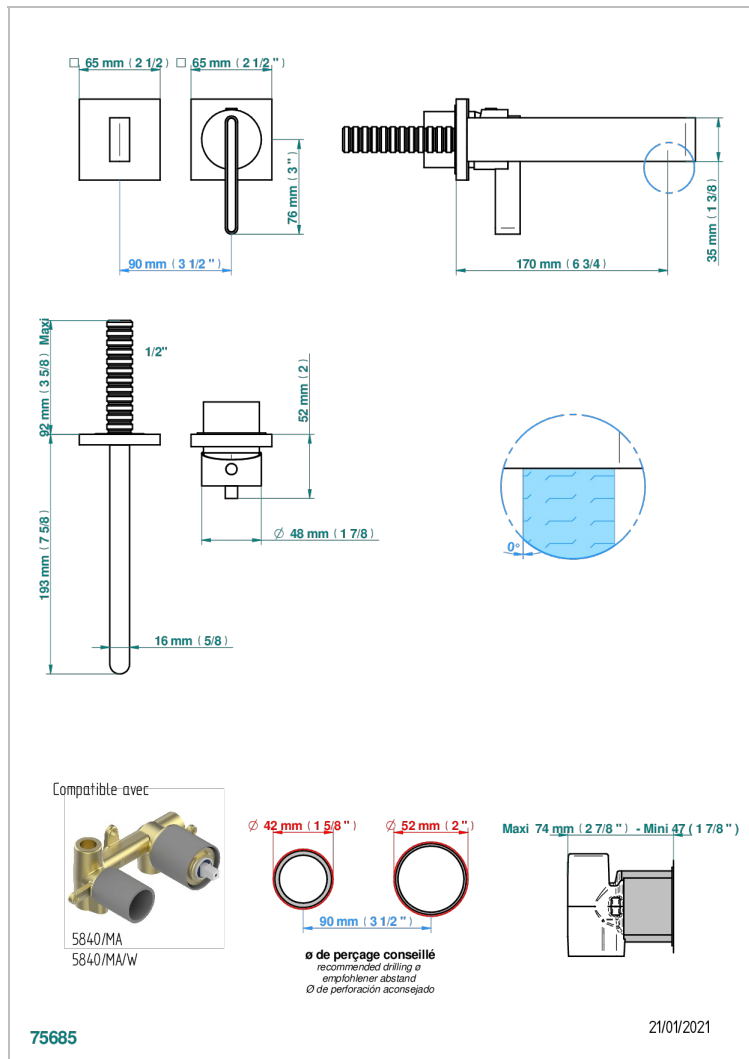

ICON-X METAL INLAYS WITH LEVER HANDLES

U7K-6541B

Trim only for Built-in basin mixer with spout (two x 1/2" inlets and one 1/2" outlet), without waste

CHARACTERISTIC

- Icon-x metal inlays with lever handles
- Trim only for Built-in basin mixer with spout (two x 1/2" inlets and one 1/2" outlet), without waste

RELATED SKU'S

- Ref. G00-5840/MAUS Rough parts for concealed wall-mounted mixer with 1/2" outlet

AVAILABLE FINITIONS

Black ceram - D30
Blush PVD - H62
Brass color PVD - H49
Brown bronze color PVD - F33
Chrome polished - A02
Gold color PVD - H52