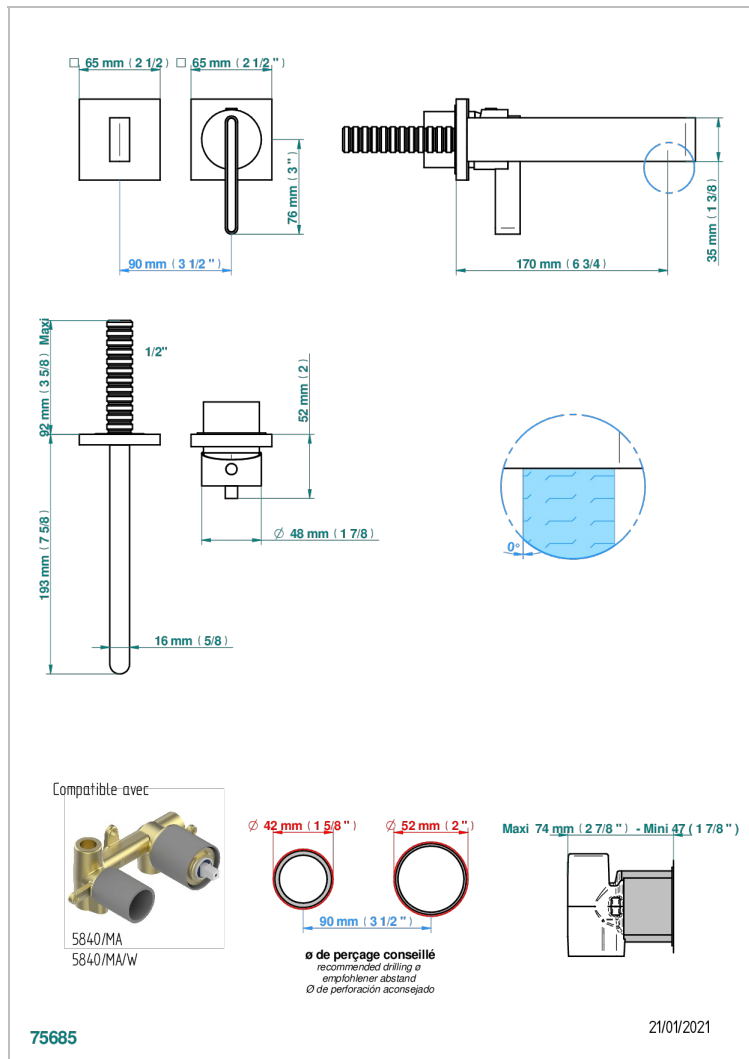

# ICON-X METAL INLAYS WITH LEVER

U7K-6541B

Trim only for Built-in basin mixer with spout (two x 1/2" inlets and one 1/2" outlet), without waste

## CHARACTERISTIC

- Icon-x metal inlays with lever
- Trim only for Built-in basin mixer with spout (two x 1/2" inlets and one 1/2" outlet), without waste

## RELATED SKU'S

- Ref. G00-5840/MA/W Rough parts for concealed wall-mounted mixer with 1/2" outlet, for WC douche - WRAS approved