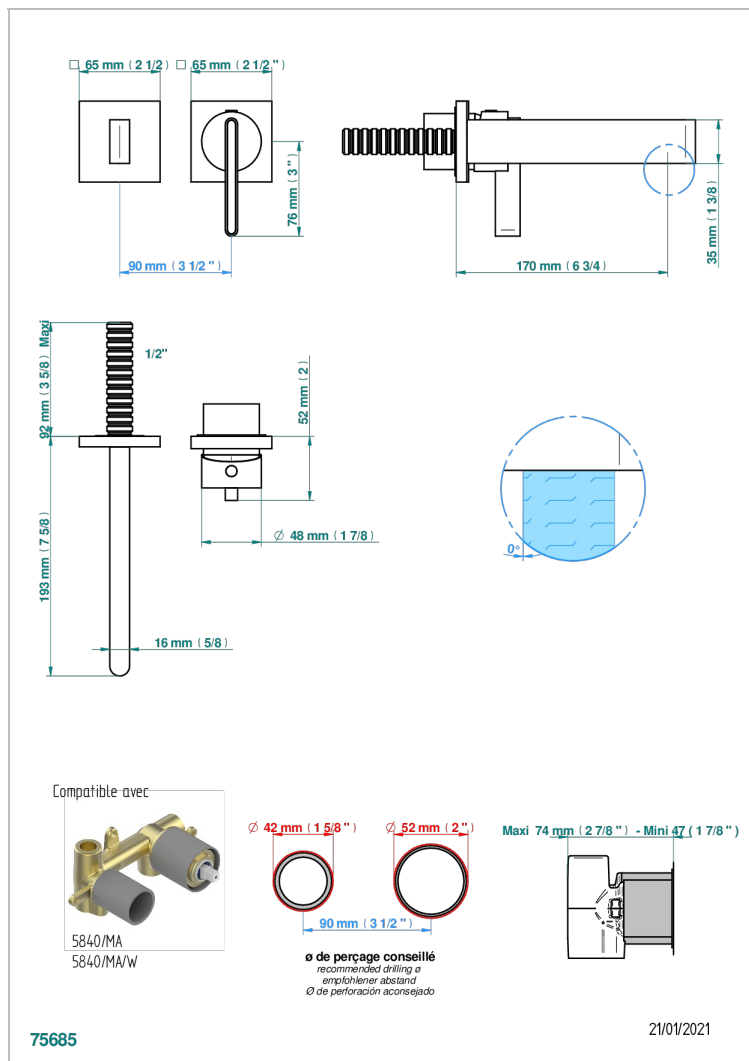

ICON-X METAL INLAYS WITH LEVER

U7K-6541B

Trim only for Built-in basin mixer with spout (two x 1/2" inlets and one 1/2" outlet), without waste

特色

- Icon-X Metal inlays with lever
- Trim only for Built-in basin mixer with spout (two x 1/2" inlets and one 1/2" outlet), without waste

相关的SKU

- Ref. G00-5840/MA 卫浴套装，含：入墙式弯管出水管，1米25强化软管，触控式花洒和托勾，美国标准

可选饰面

Black ceram - D30
Blush PVD - H62
Graphite PVD - H64
Matt Umber PVD - H67
Matt blush PVD - H60
Matt graphite PVD - H65

PVD哑光棕铜 - F34
PVD哑光金 - H53
PVD哑光铜 - H50
PVD哑光镍 - H56
PVD抛光铜 - H49
PVD棕铜 - F33