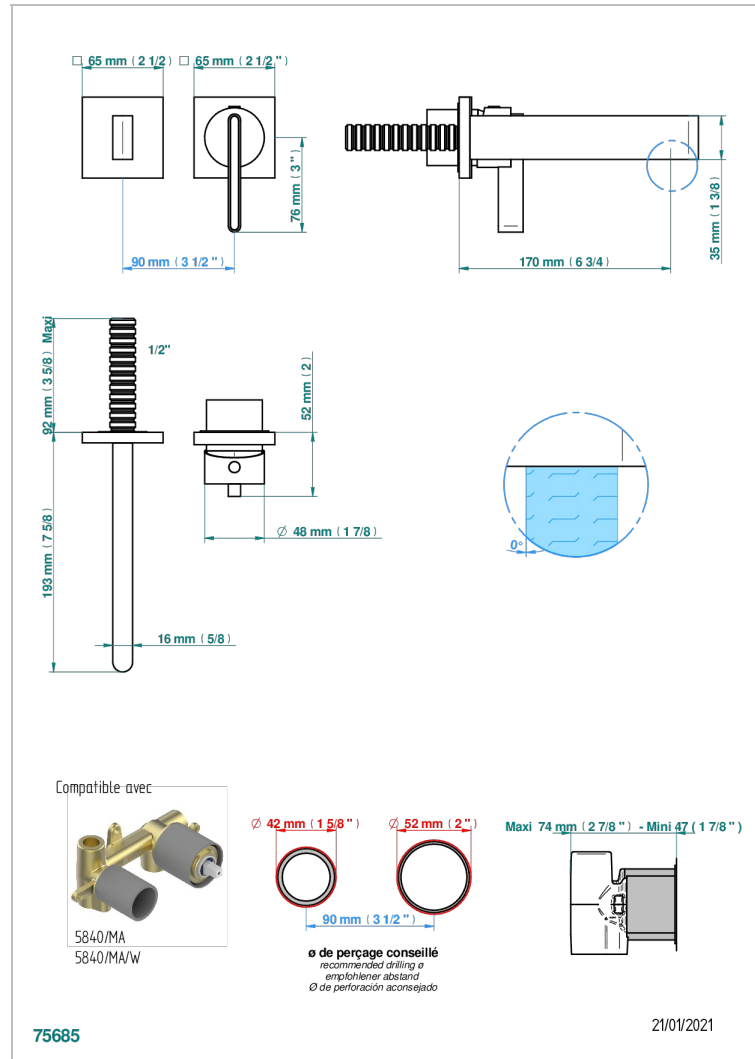

ICON-X INCRUSTACION METALICA

U7J-6541B

THG
PARIS

Trim only for Built-in basin mixer with spout (two x 1/2" inlets and one 1/2" outlet), without waste

CARACTERÍSTICAS

- Icon-x incrustación metálica
- Trim only for Built-in basin mixer with spout (two x 1/2" inlets and one 1/2" outlet), without waste

PRODUCTOS RELACIONADOS

- Ref. G00-5840/MAUS Rough parts for concealed wall-mounted mixer with 1/2" outlet

ACABADOS DISPONIBLES

Cerámica negra mate - D30
Cromo - A02
Cromo mate - C02
Dorado - F01
Dorado mate - F07
Dorado pálido - F30