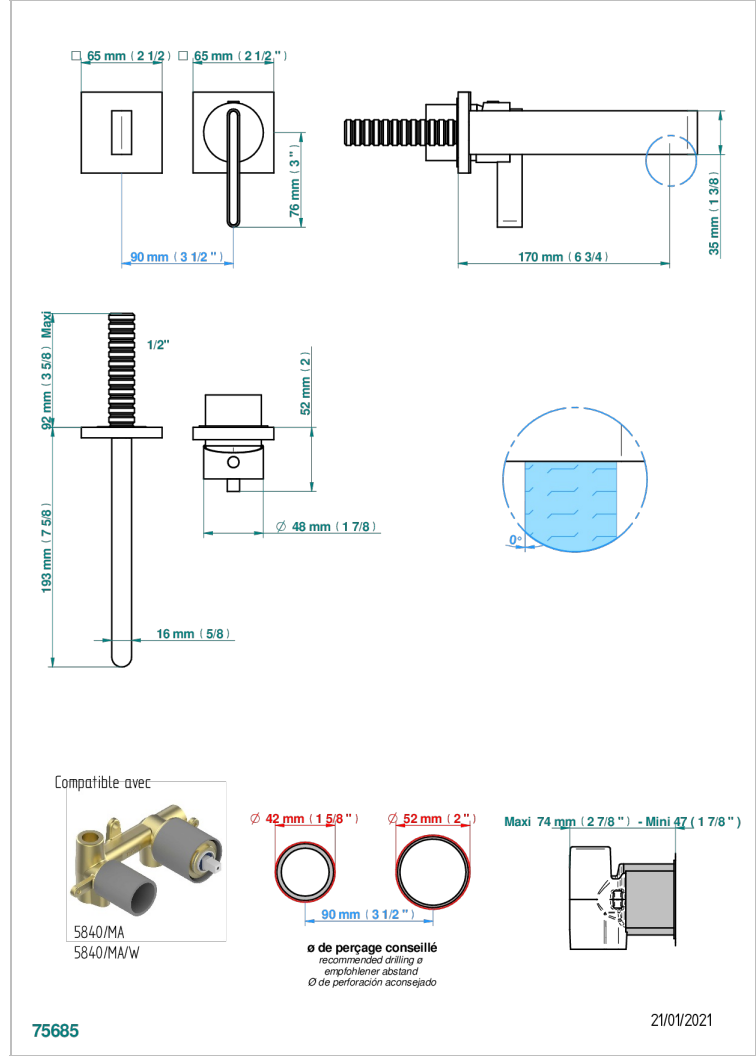

ICON-X METAL INLAYS

U7J-6541B

THG
PARIS

Trim only for Built-in basin mixer with spout (two x 1/2" inlets and one 1/2" outlet), without waste

CHARACTERISTIC

- Icon-x metal inlays
- Trim only for Built-in basin mixer with spout (two x 1/2" inlets and one 1/2" outlet), without waste

RELATED SKU'S

- Ref. G00-5840/MA/W Rough parts for concealed wall-mounted mixer with 1/2" outlet, for WC douche - WRAS approved

AVAILABLE FINITIONS

Antique nickel - H28
Black ceram - D30
Blush PVD - H62
Brass color PVD - H49
Brown bronze color PVD - F33
Gold color PVD - H52