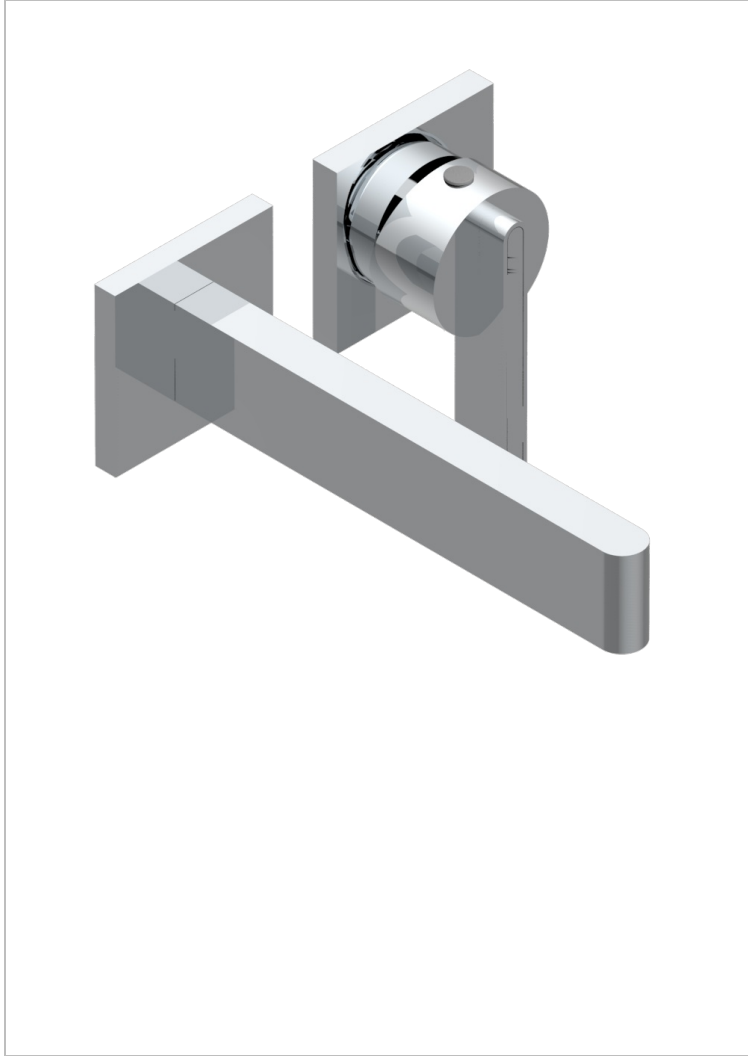

ICON-X METAL INLAYS

U7J-6541B

THG
PARIS

Trim only for Built-in basin mixer with spout (two x 1/2" inlets and one 1/2" outlet), without waste

CHARACTERISTIC

- Icon-x metal inlays
- Trim only for Built-in basin mixer with spout (two x 1/2" inlets and one 1/2" outlet), without waste

RELATED SKU'S

- Ref. G00-5840/MA/W Rough parts for concealed wall-mounted mixer with 1/2" outlet, for WC douche - WRAS approved

AVAILABLE FINITIONS

Antique nickel - H28
Black ceram - D30
Blush PVD - H62
Brass color PVD - H49
Brown bronze color PVD - F33
Gold color PVD - H52