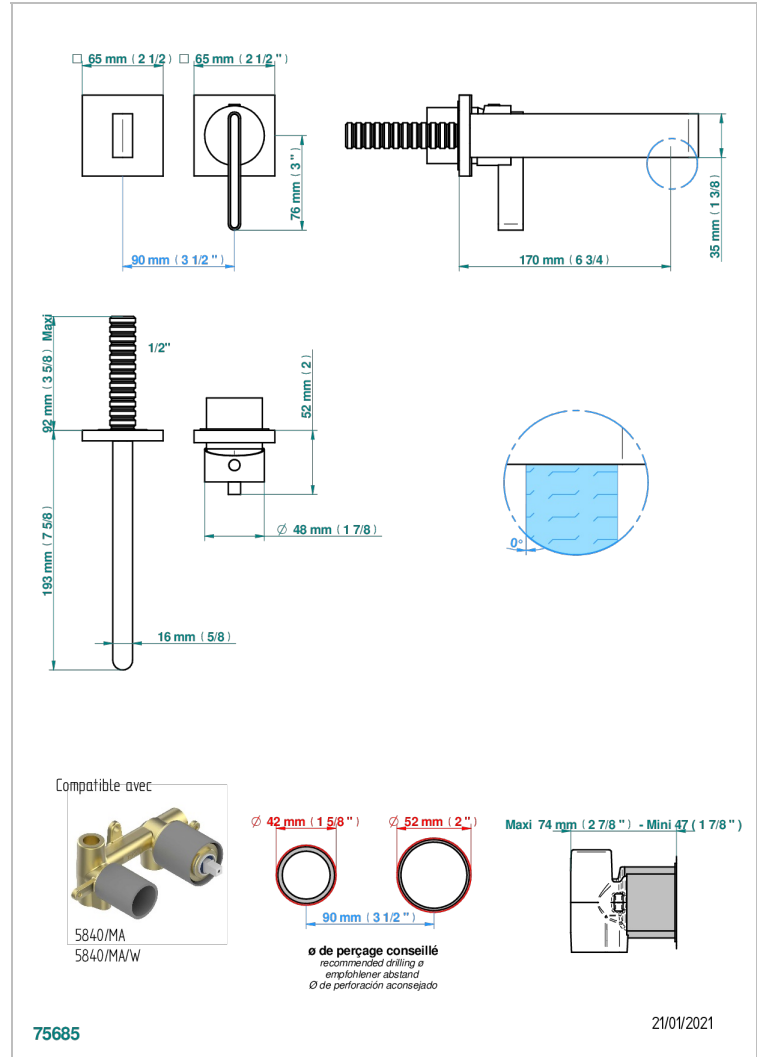

# ICON-X INCRUSTACION METALICA

U7J-6541B

THG  
PARIS

Trim only for Built-in basin mixer with spout (two x 1/2" inlets and one 1/2" outlet), without waste

## CARACTERÍSTICAS

- Icon-x incrustación metálica
- Trim only for Built-in basin mixer with spout (two x 1/2" inlets and one 1/2" outlet), without waste

## PRODUCTOS RELACIONADOS

- Ref. G00-5840/MA Parte empotrada para mezclador mural con salida hembra 1/2"