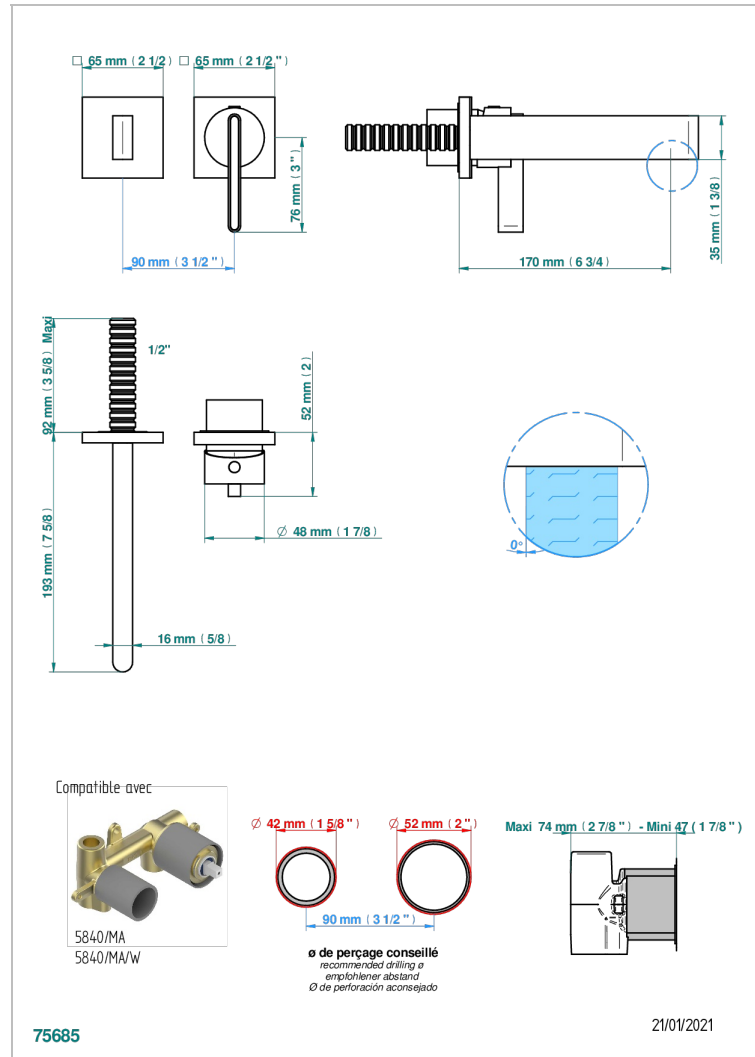

# ICON-X INCRUSTACION METALICA

U7J-6541B

THG  
PARIS

Trim only for Built-in basin mixer with spout (two x 1/2" inlets and one 1/2" outlet), without waste

## CARACTERÍSTICAS

- Icon-x incrustación metálica
- Trim only for Built-in basin mixer with spout (two x 1/2" inlets and one 1/2" outlet), without waste

## PRODUCTOS RELACIONADOS

- Ref. G00-5840/MA Parte empotrada para mezclador mural con salida hembra 1/2