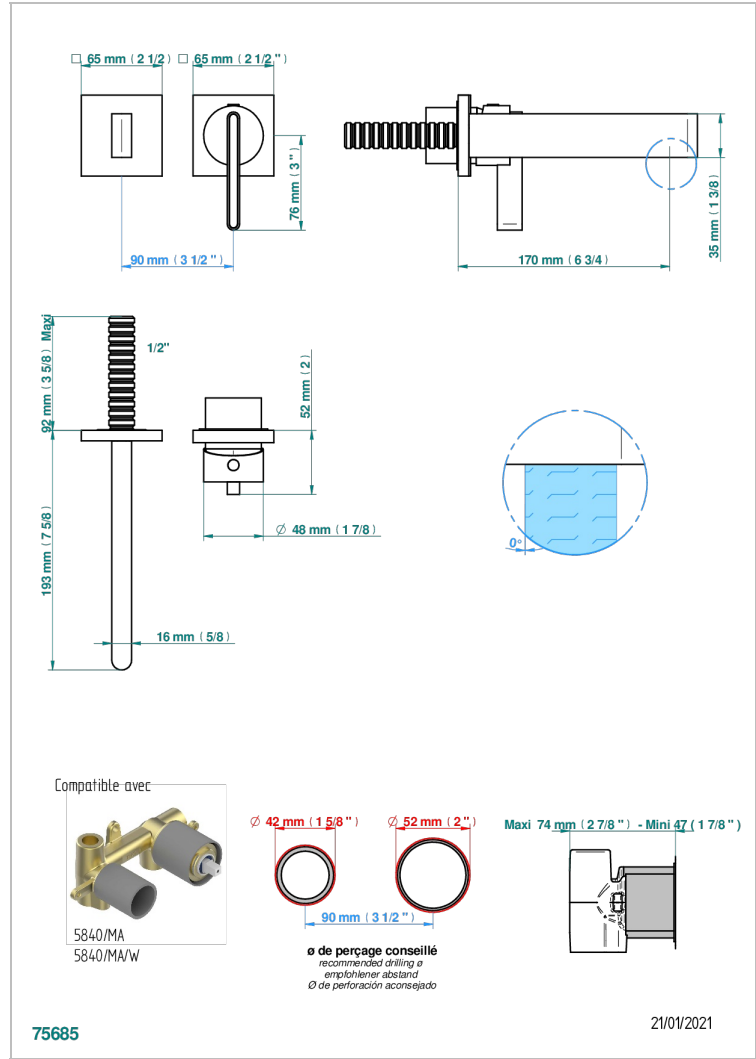

ICON-X METAL INLAYS

U7J-6541B

THG
PARIS

Trim only for Built-in basin mixer with spout (two x 1/2" inlets and one 1/2" outlet), without waste

特色

- Icon-X Metal inlays
- Trim only for Built-in basin mixer with spout (two x 1/2" inlets and one 1/2" outlet), without waste

相关的SKU

- Ref. G00-5840/MA 卫浴套装, 含: 入墙式弯管出水管, 1米25强化软管, 触控式花洒和托勾, 美国标准

可选饰面

Black ceram - D30
Blush PVD - H62
Graphite PVD - H64
Matt Umber PVD - H67
Matt blush PVD - H60
Matt graphite PVD - H65

PVD哑光棕铜 - F34
PVD哑光金 - H53
PVD哑光铜 - H50
PVD哑光镍 - H56
PVD抛光铜 - H49
PVD棕铜 - F33