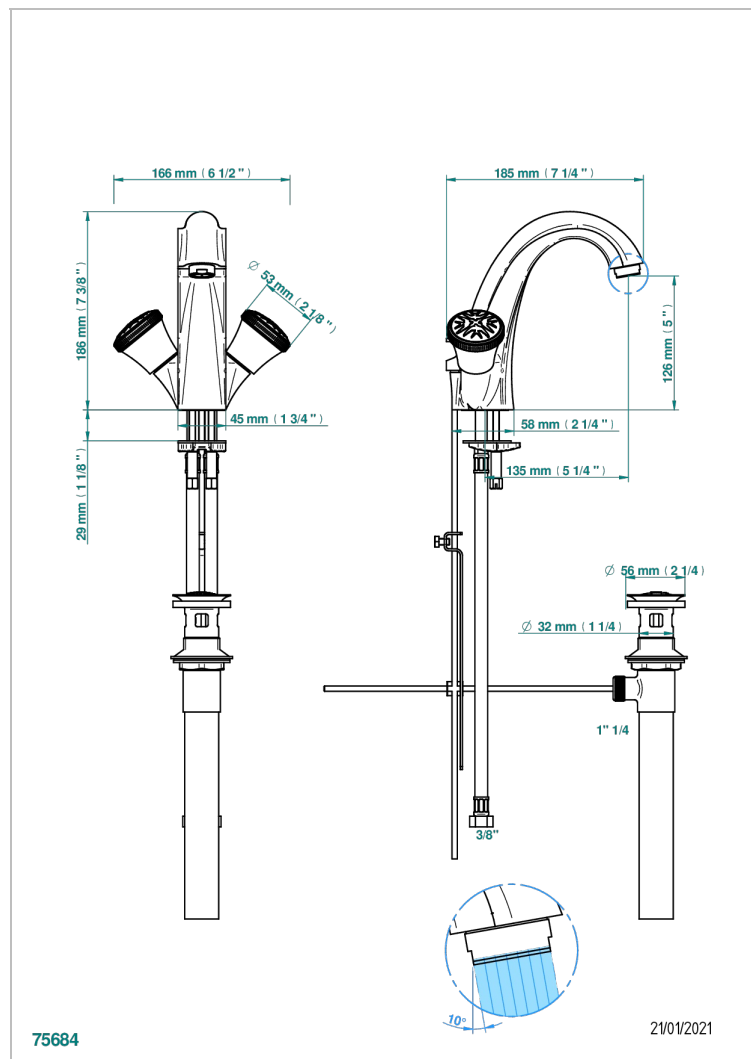

# HIRONDELLES PLATINUM STAMPED

A4K-2155/US

Single hole lavatory set with drain

## CHARACTERISTIC

- Hironnelles Platinum stamped
- Single hole lavatory set with drain