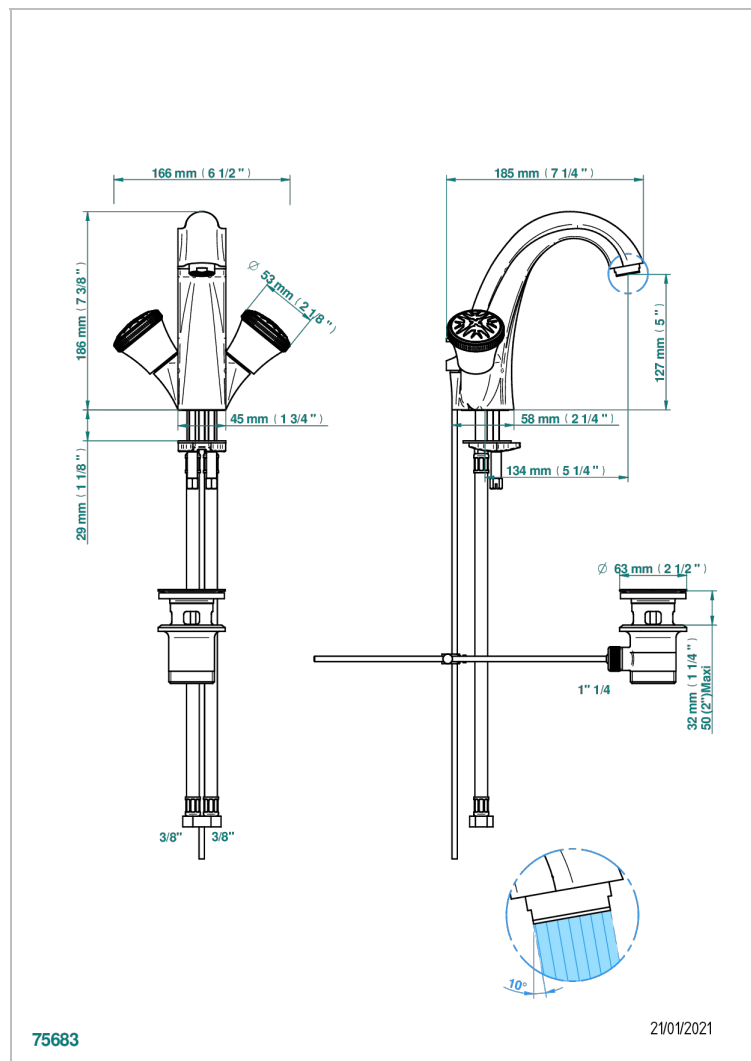

# HIRONDELLES GOLD STAMPED

A4L-2155

1-hole basin mixer with waste

## CHARACTERISTIC

- ACS : 17ACCLY613
- NF : NF EN 200 - IA - Chrome