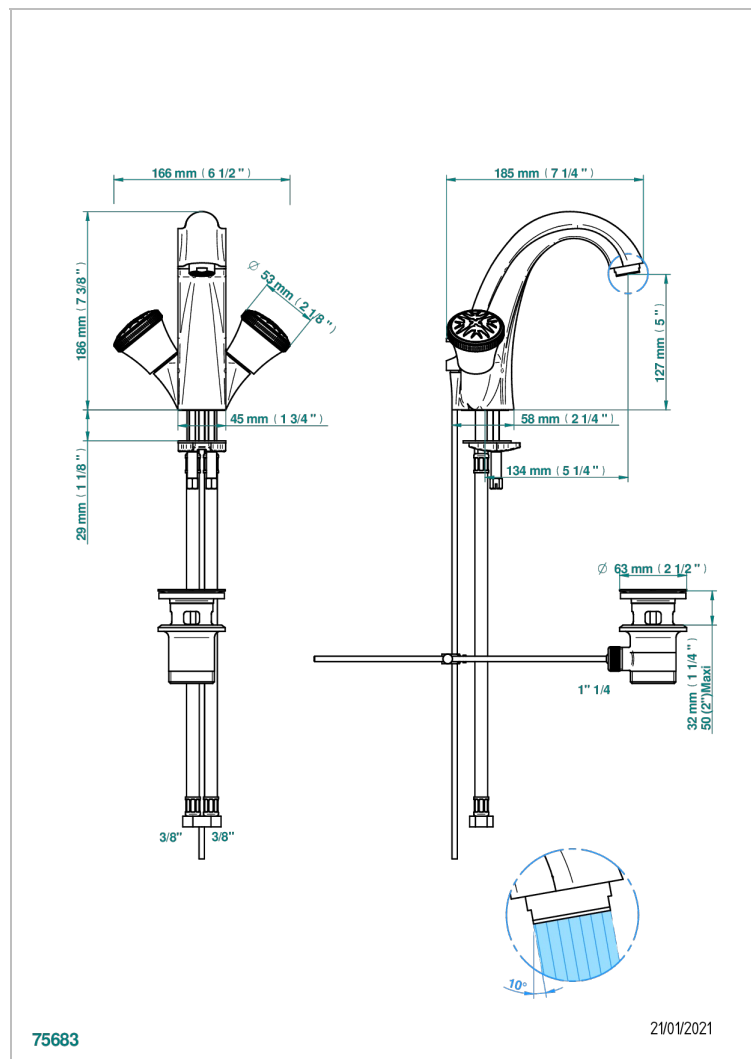

HIRONDELLES GOLD STAMPED

A4L-2155

1-hole basin mixer with waste

75683

21/01/2021

CHARACTERISTIC

- ACS : 17ACCLY613
- NF : NF EN 200 - IA - Chrome

STANDARDS

AVAILABLE FINITIONS

Antique nickel - H28
Black ceram - D30
Blush PVD - H62
Brass color PVD - H49
Brown bronze color PVD - F33
Gold color PVD - H52

Graphite PVD - H64
Lacquered light bronze - D01
Matt Umber PVD - H67
Matt blush PVD - H60
Matt brass color PVD - H50
Matt brown bronze color PVD - F34

Umber PVD - H66
Varnished matt antique red copper (color finish) - H07