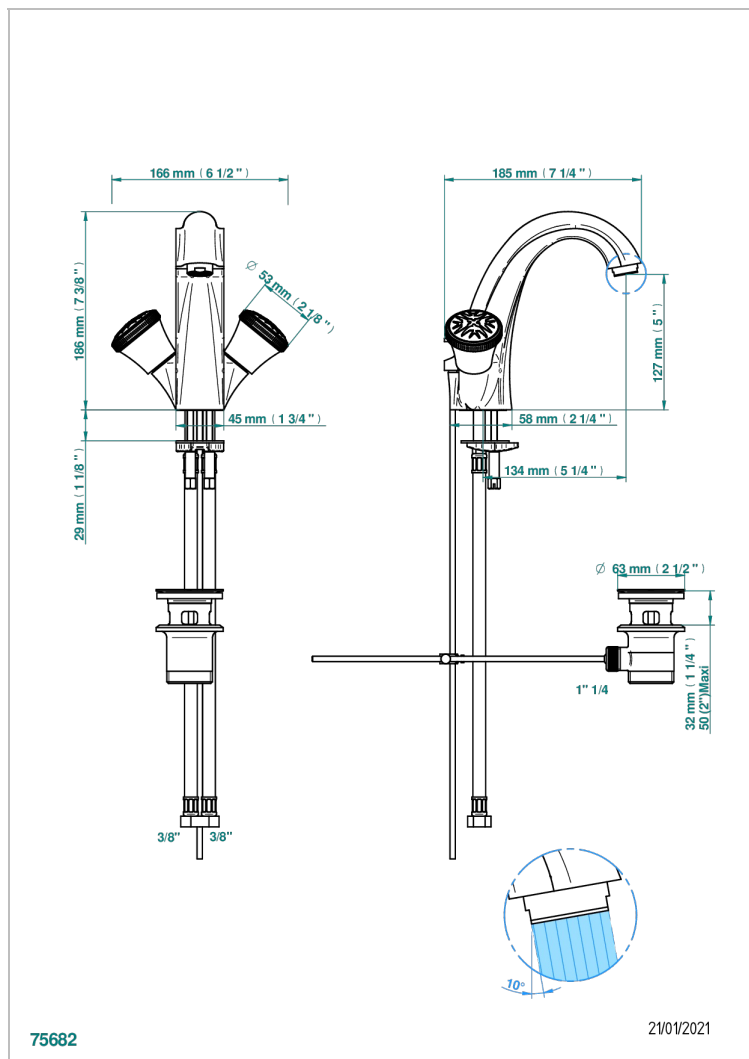

HIRONDELLES PLATINUM STAMPED

A4K-2155

1-hole basin mixer with waste

CHARACTERISTIC

- ACS : 17ACCLY613
- NF : NF EN 200 - IA - Chrome

STANDARDS

AVAILABLE FINITIONS

Antique nickel - H28
Black ceram - D30
Blush PVD - H62
Brass color PVD - H49
Brown bronze color PVD - F33
Gold color PVD - H52

Graphite PVD - H64
Lacquered light bronze - D01
Matt Umber PVD - H67
Matt blush PVD - H60
Matt brass color PVD - H50
Matt brown bronze color PVD - F34

Matt chrome - C02
Matt gold - F07
Matt gold color PVD - H53
Matt graphite PVD - H65
Matt nickel (color finish) - C01
Matt nickel color PVD - H56

Nickel color PVD - H55
Polished chrome (color finish) - A02
Polished gold (color finish) - F01
Polished nickel - B01
Soft gold - F30
Soft matt gold - F31

Umber PVD - H66
Varnished matt antique red copper
(color finish) - H07