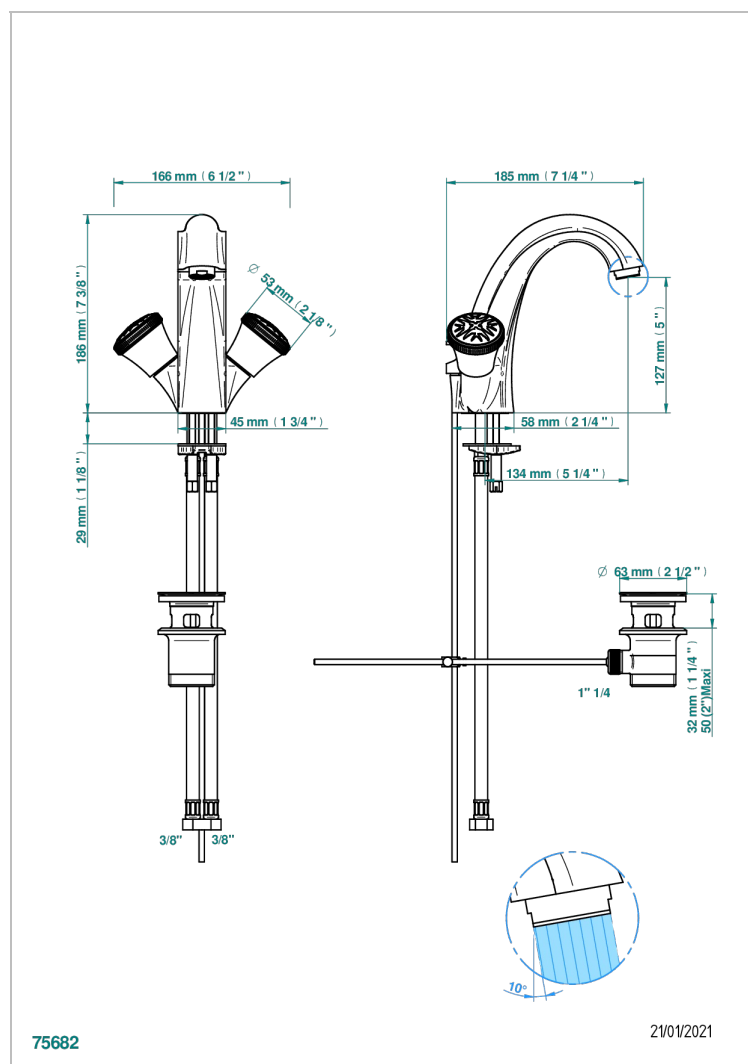

HIRONDELLES PLATINUM STAMPED

A4K-2155

1-hole basin mixer with waste

CHARACTERISTIC

- ACS : 17ACCLY613
- NF : NF EN 200 - IA - Chrome

STANDARDS

AVAILABLE FINITIONS

Antique nickel - H28
Black ceram - D30
Blush PVD - H62
Brass color PVD - H49
Brown bronze color PVD - F33
Gold color PVD - H52

Nickel color PVD - H55
Polished chrome (color finish) - A02
Polished gold (color finish) - F01
Polished nickel - B01
Soft gold - F30
Soft matt gold - F31

Umber PVD - H66
Varnished matt antique red copper (color finish) - H07