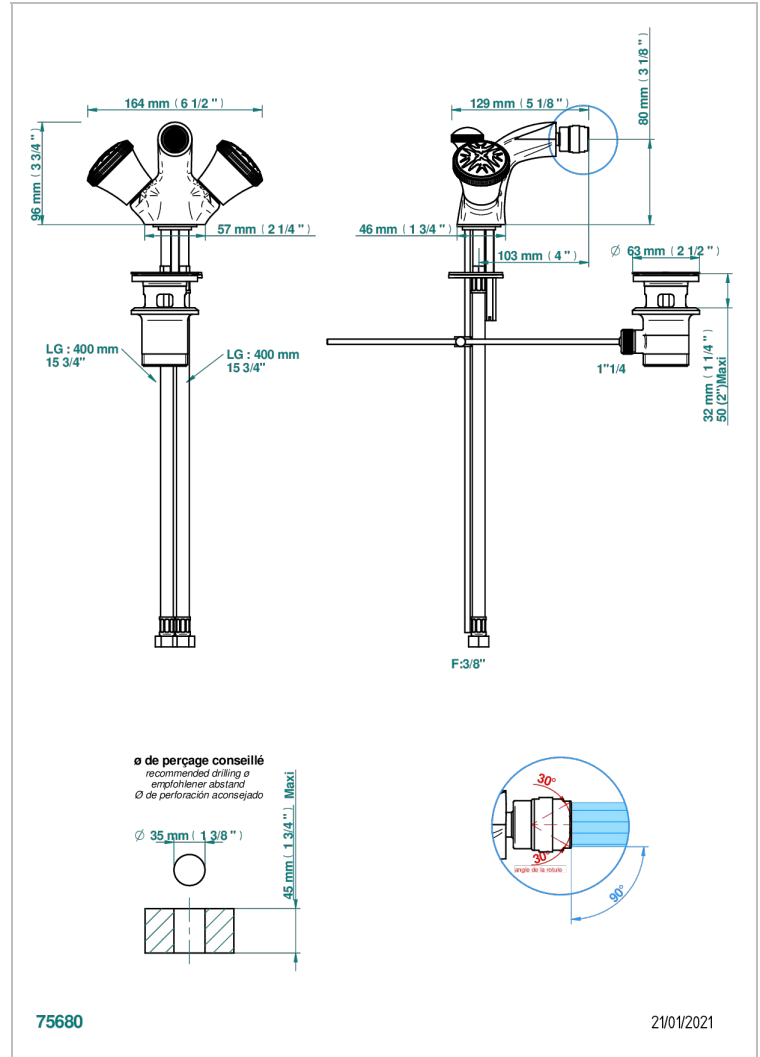

# HIRONDELLES PLATINUM STAMPED

A4K-3202

1-hole bidet mixer with swivel jet handshower with waste

THG  
PARIS

## CHARACTERISTIC

- ACS : 17ACCLY613
- NF : NF EN 200 - IA - Chrome