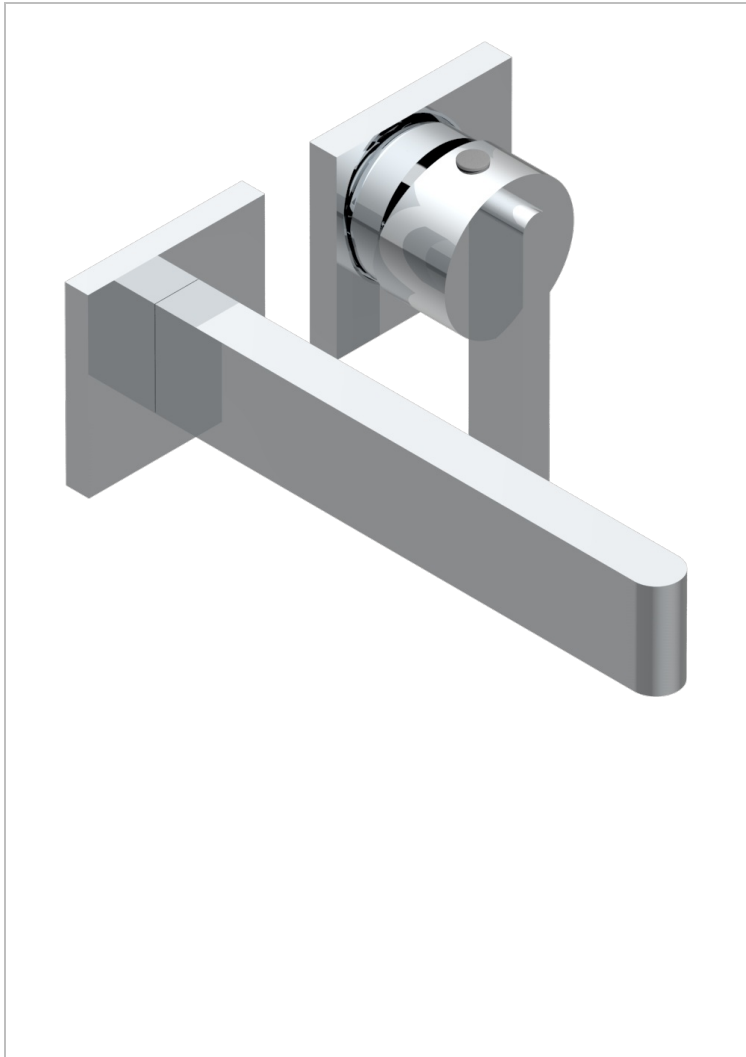

# ICON-X CON MANETAS

U7H-6541B

THG<sup>®</sup>  
PARIS

Trim only for Built-in basin mixer with spout (two x 1/2" inlets and one 1/2" outlet), without waste

## CARACTERÍSTICAS

- Icon-x con manetas
- Trim only for Built-in basin mixer with spout (two x 1/2" inlets and one 1/2" outlet), without waste

## PRODUCTOS RELACIONADOS

- Ref. G00-5840/MAUS Rough parts for concealed wall-mounted mixer with 1/2" outlet