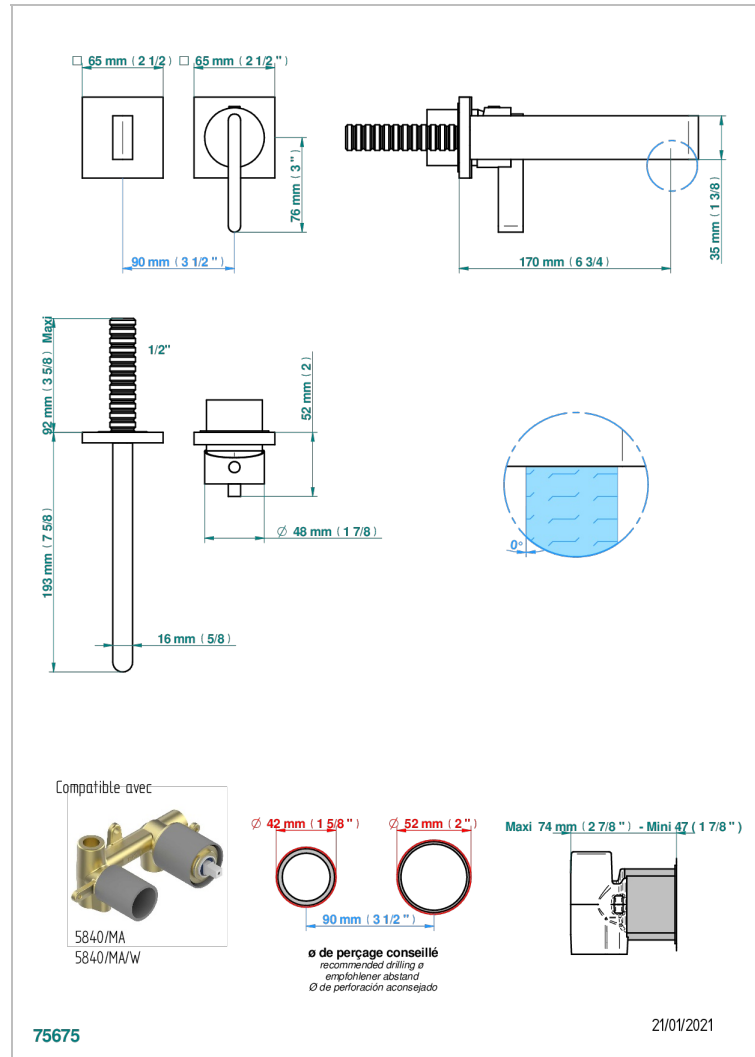

# ICON-X CON MANETAS

U7H-6541B

THG<sup>®</sup>  
PARIS

Trim only for Built-in basin mixer with spout (two x 1/2" inlets and one 1/2" outlet), without waste

## CARACTERÍSTICAS

- Icon-x con manetas
- Trim only for Built-in basin mixer with spout (two x 1/2" inlets and one 1/2" outlet), without waste

## ESPECIFICACIONES TÉCNICAS

- Reconnaté : 3 bars (max. 5 bars) - Advised : 43,5 psi (max. 72 psi)
- 9 l/min à 3 bars (1.58 gpm at 43.5 psi)

## PRODUCTOS RELACIONADOS

- Ref. G00-5840/MAUS Rough parts for concealed wall-mounted mixer with 1/2" outlet