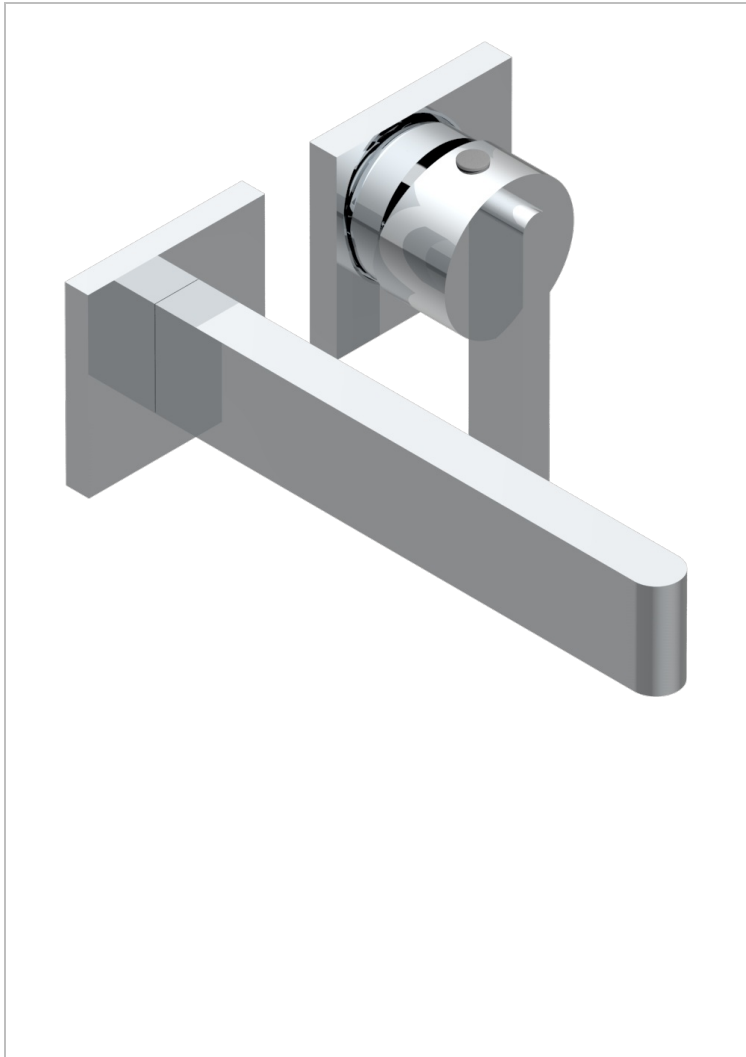

ICON-X WITH LEVER HANDLES

U7H-6541B

THG
PARIS

Trim only for Built-in basin mixer with spout (two x 1/2" inlets and one 1/2" outlet), without waste

CHARACTERISTIC

- Icon-x with lever handles
- Trim only for Built-in basin mixer with spout (two x 1/2" inlets and one 1/2" outlet), without waste

TECHNICAL SPECS

- Recommandé : 3 bars (max. 5 bars) - Advised : 43,5 psi (max. 72 psi)
- 9 l/min à 3 bars (1.58 gpm at 43.5 psi)

RELATED SKU'S

- Ref. G00-5840/MAUS Rough parts for concealed wall-mounted mixer with 1/2" outlet