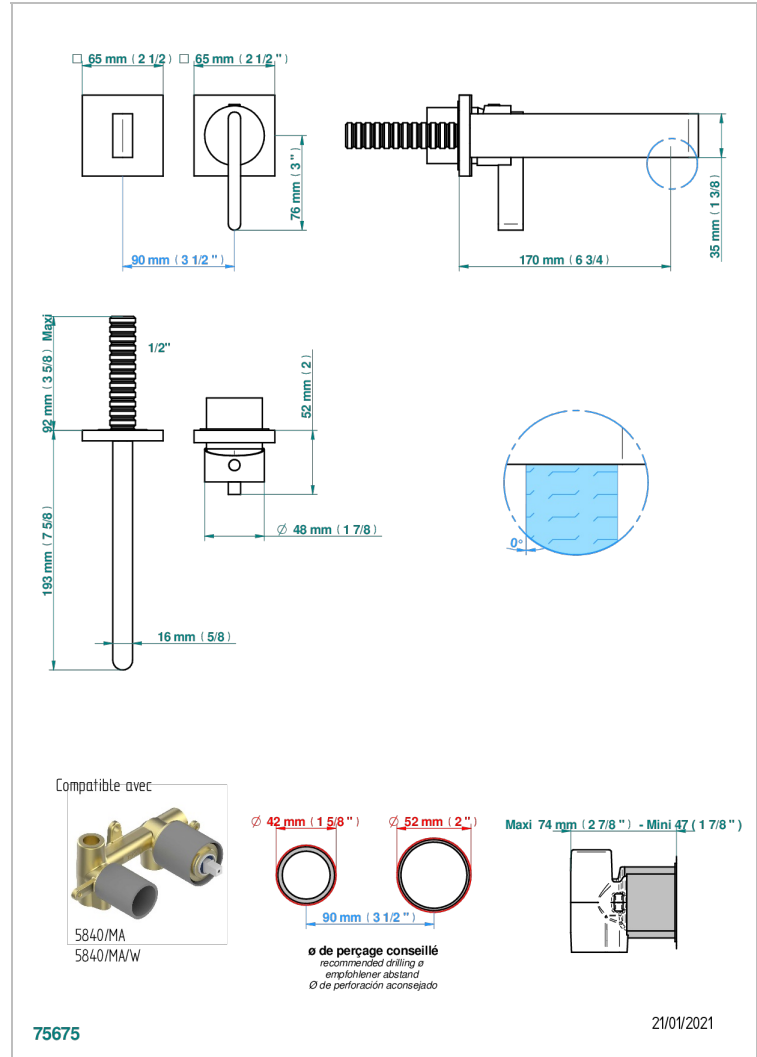

ICON-X WITH LEVER HANDLES

U7H-6541B

THG
PARIS

Trim only for Built-in basin mixer with spout (two x 1/2" inlets and one 1/2" outlet), without waste

CHARACTERISTIC

- Icon-x with lever handles
- Trim only for Built-in basin mixer with spout (two x 1/2" inlets and one 1/2" outlet), without waste

TECHNICAL SPECS

- Recommandé : 3 bars (max. 5 bars) - Advised : 43,5 psi (max. 72 psi)
- 9 l/min à 3 bars (1.58 gpm at 43.5 psi)

RELATED SKU'S

- Ref. G00-5840/MAUS Rough parts for concealed wall-mounted mixer with 1/2" outlet