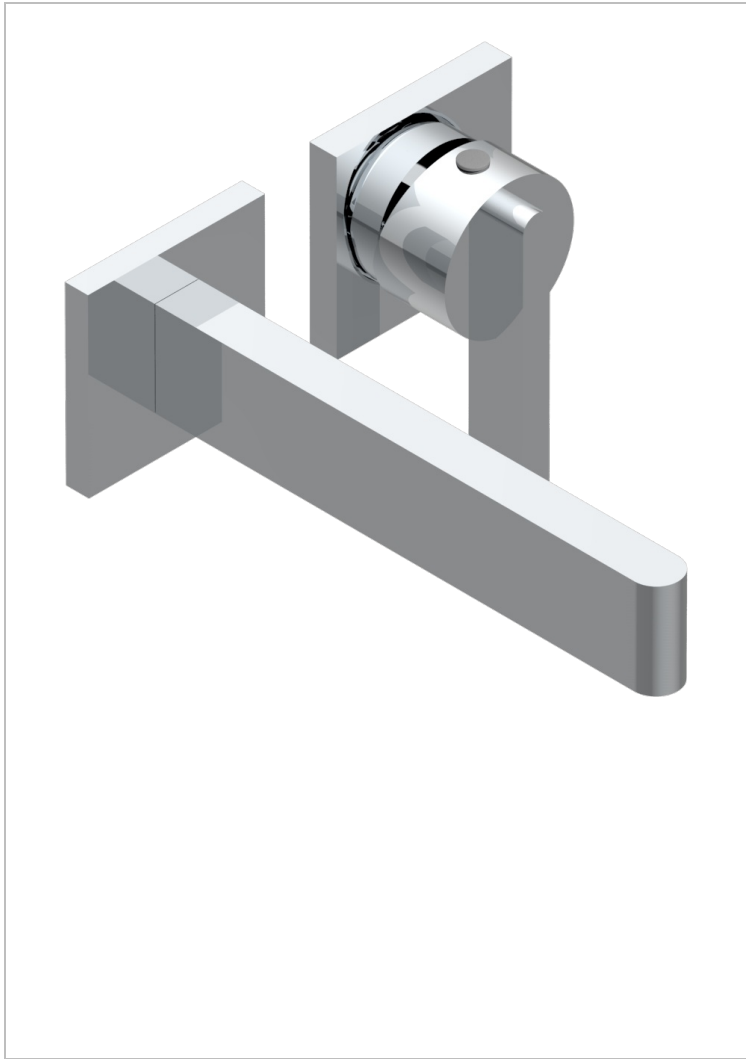

ICON-X WITH LEVER

U7H-6541B

THG
PARIS

Trim only for Built-in basin mixer with spout (two x 1/2" inlets and one 1/2" outlet), without waste

CHARACTERISTIC

- Icon-x with lever
- Trim only for Built-in basin mixer with spout (two x 1/2" inlets and one 1/2" outlet), without waste

TECHNICAL SPECS

- Recommandé : 3 bars (max. 5 bars) - Advised : 43,5 psi (max. 72 psi)
- 9 l/min à 3 bars (1.58 gpm at 43.5 psi)

RELATED SKU'S

- Ref. G00-5840/MA/W Rough parts for concealed wall-mounted mixer with 1/2" outlet, for WC douche - WRAS approved