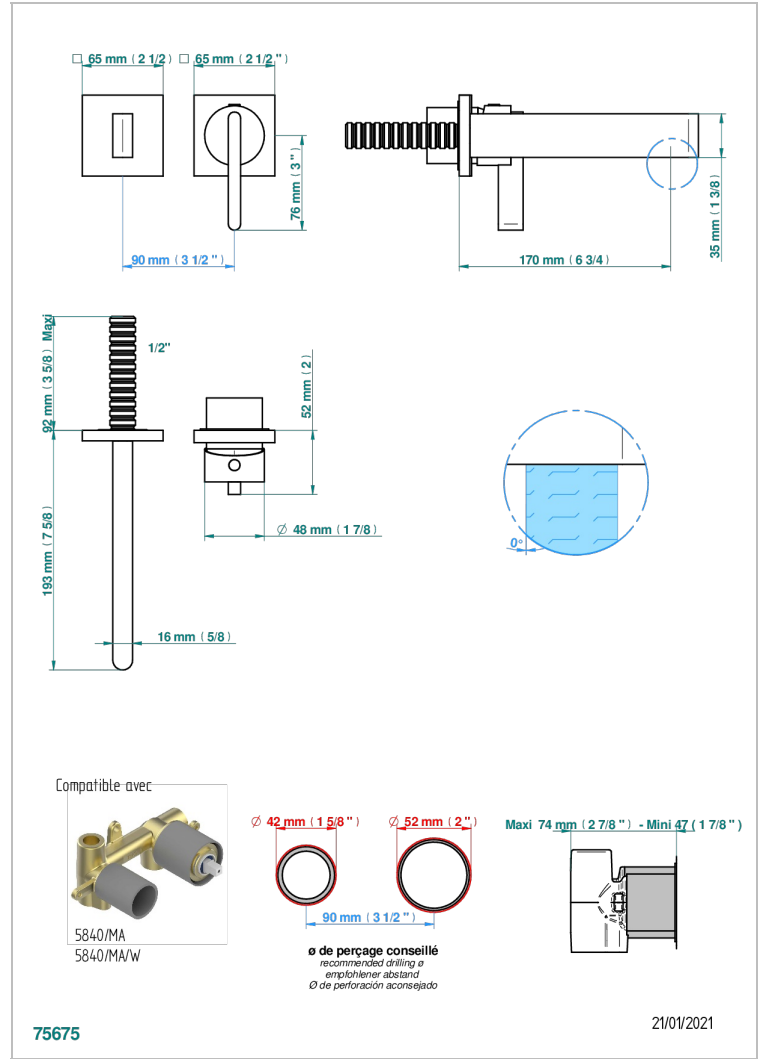

ICON-X WITH LEVER

U7H-6541B

THG
PARIS

Trim only for Built-in basin mixer with spout (two x 1/2" inlets and one 1/2" outlet), without waste

CHARACTERISTIC

- Icon-x with lever
- Trim only for Built-in basin mixer with spout (two x 1/2" inlets and one 1/2" outlet), without waste

TECHNICAL SPECS

- Recommandé : 3 bars (max. 5 bars) - Advised : 43,5 psi (max. 72 psi)
- 9 l/min à 3 bars (1.58 gpm at 43.5 psi)

RELATED SKU'S

- Ref. G00-5840/MA/W Rough parts for concealed wall-mounted mixer with 1/2" outlet, for WC douche - WRAS approved