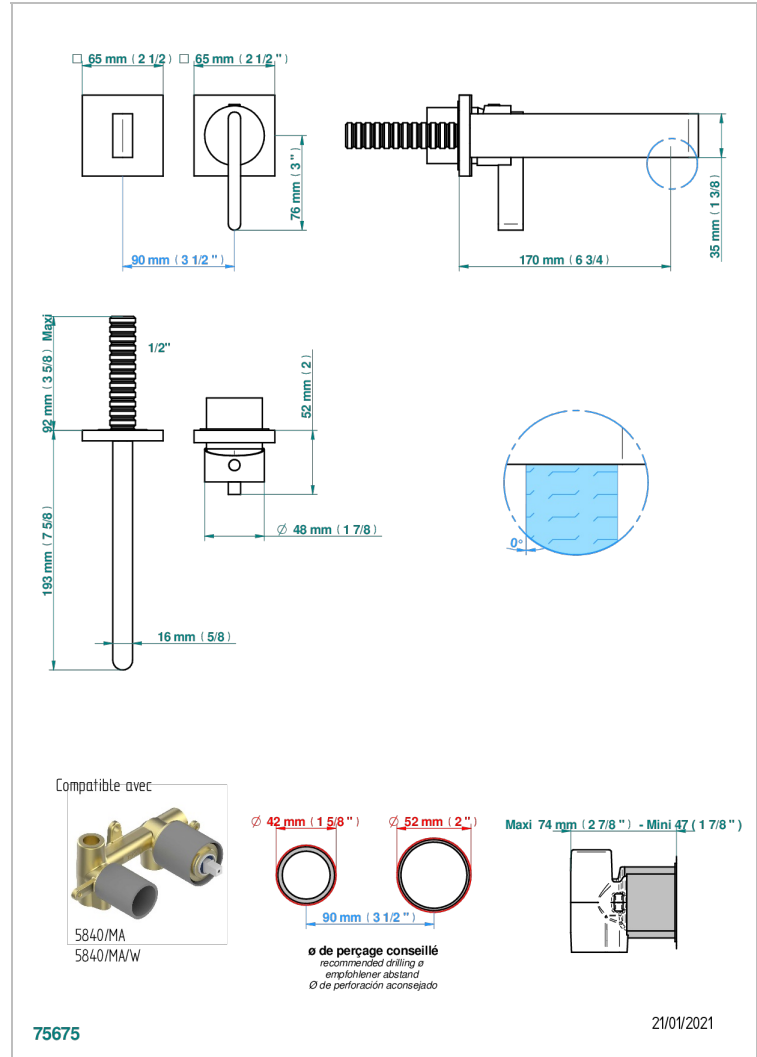

# ICON-X CON MANETAS

U7H-6541B

THG<sup>®</sup>  
PARIS

Trim only for Built-in basin mixer with spout (two x 1/2" inlets and one 1/2" outlet), without waste

## CARACTERÍSTICAS

- Icon-x con manetas
- Trim only for Built-in basin mixer with spout (two x 1/2" inlets and one 1/2" outlet), without waste

## ESPECIFICACIONES TÉCNICAS

- Recommandé : 3 bars (max. 5 bars) - Advised : 43,5 psi (max. 72 psi)
- 9 l/min à 3 bars (1.58 gpm at 43.5 psi)

## PRODUCTOS RELACIONADOS

- Ref. G00-5840/MA Parte empotrada para mezclador mural con salida hembra 1/2