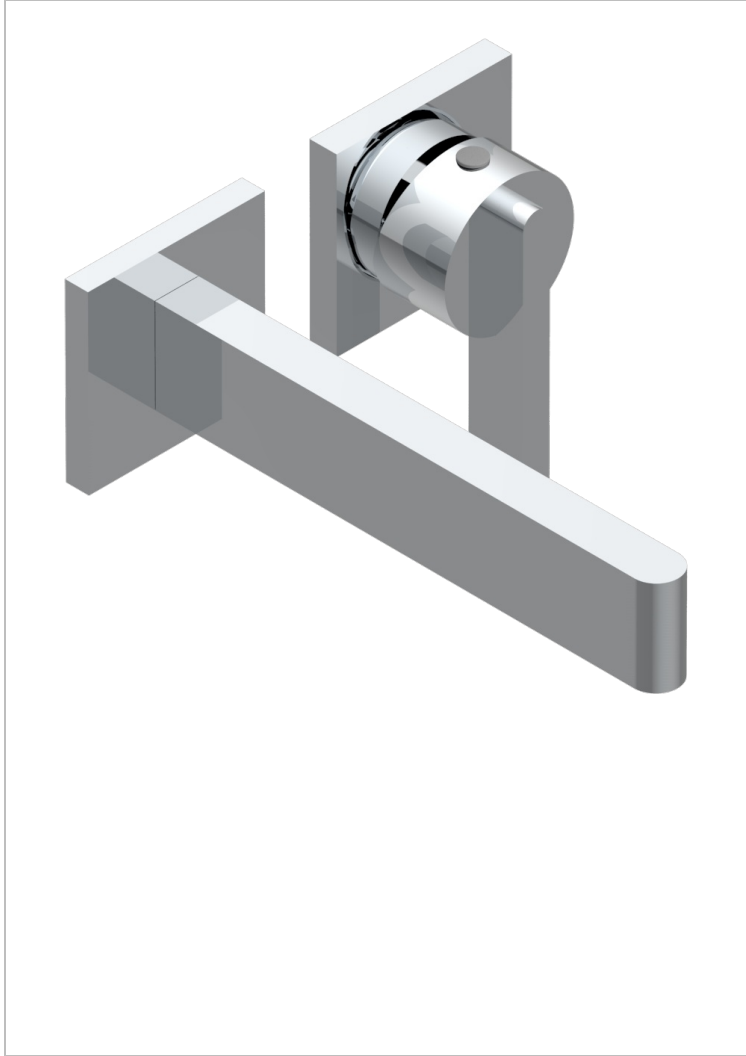

# ICON-X CON MANETAS

U7H-6541B

THG<sup>®</sup>  
PARIS

Trim only for Built-in basin mixer with spout (two x 1/2" inlets and one 1/2" outlet), without waste

## CARACTERÍSTICAS

- Icon-x con manetas
- Trim only for Built-in basin mixer with spout (two x 1/2" inlets and one 1/2" outlet), without waste

## PRODUCTOS RELACIONADOS

- Ref. G00-5840/MA Parte empotrada para mezclador mural con salida hembra 1/2