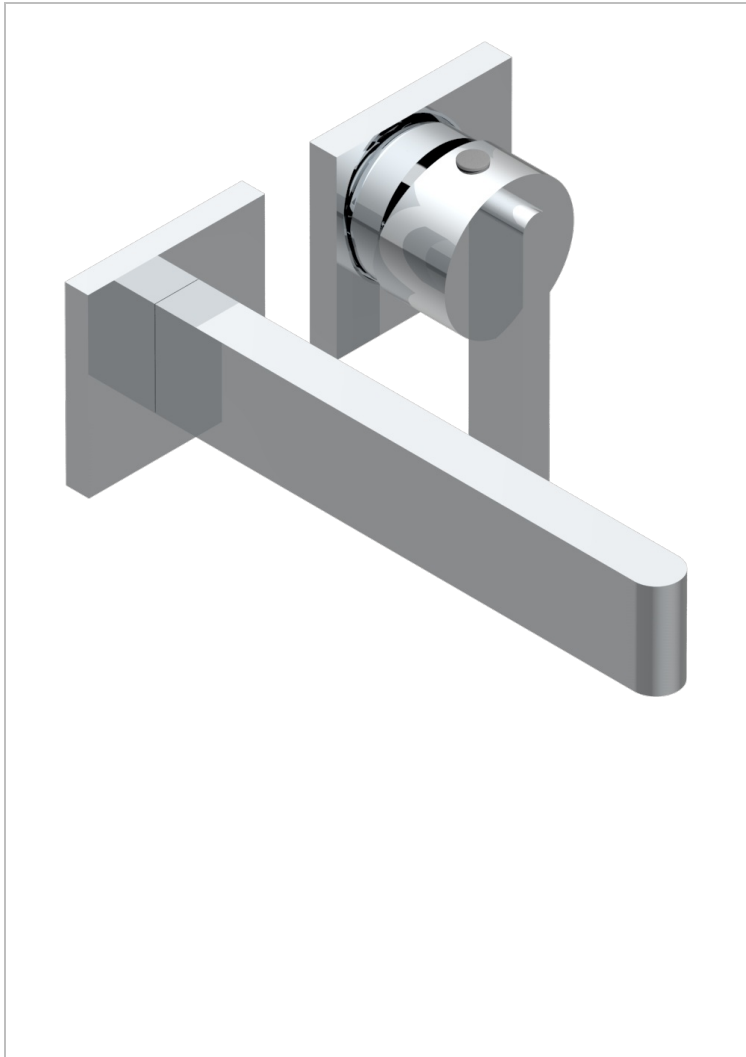

# ICON-X CON MANETAS

U7H-6541B

THG<sup>®</sup>  
PARIS

Trim only for Built-in basin mixer with spout (two x 1/2" inlets and one 1/2" outlet), without waste

## CARACTERÍSTICAS

- Icon-x con manetas
- Trim only for Built-in basin mixer with spout (two x 1/2" inlets and one 1/2" outlet), without waste

## PRODUCTOS RELACIONADOS

- Ref. G00-5840/MA Parte empotrada para mezclador mural con salida hembra 1/2