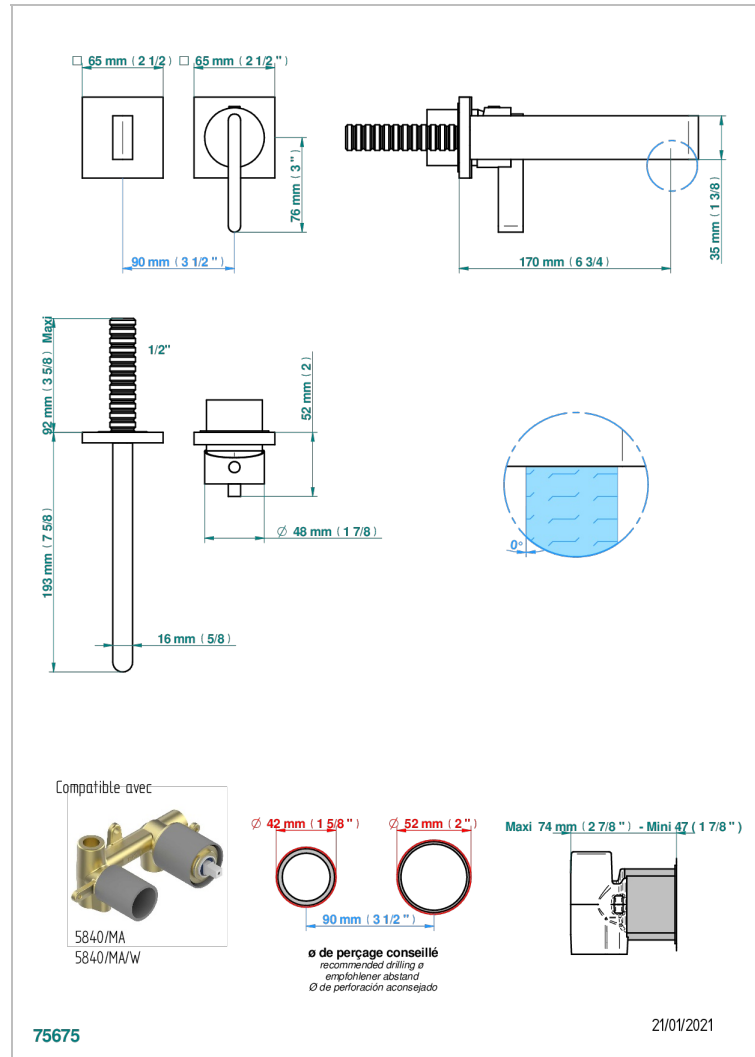

# ICON-X CON MANETAS

U7H-6541B

THG<sup>®</sup>  
PARIS

Trim only for Built-in basin mixer with spout (two x 1/2" inlets and one 1/2" outlet), without waste

## CARACTERÍSTICAS

- Icon-x con manetas
- Trim only for Built-in basin mixer with spout (two x 1/2" inlets and one 1/2" outlet), without waste

## ESPECIFICACIONES TÉCNICAS

- Recommandé : 3 bars (max. 5 bars) - Advised : 43,5 psi (max. 72 psi)
- 9 l/min à 3 bars (1.58 gpm at 43.5 psi)

## PRODUCTOS RELACIONADOS

- Ref. G00-5840/MA Parte empotrada para mezclador mural con salida hembra 1/2