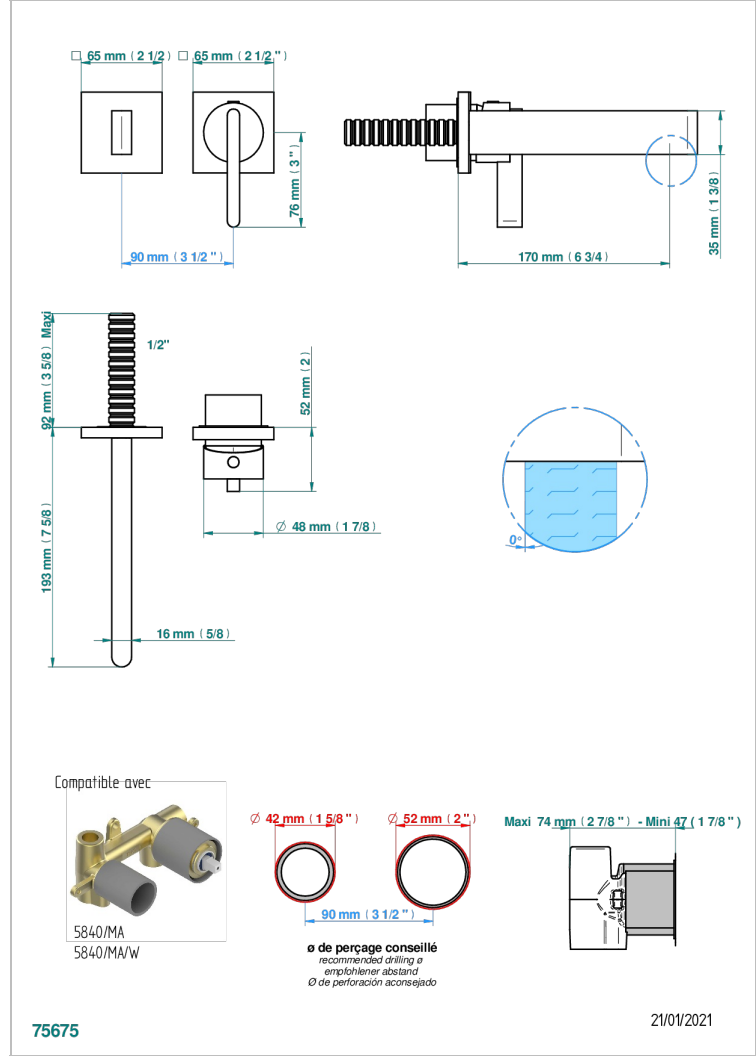

ICON-X WITH LEVER

U7H-6541B

THG
PARIS

Trim only for Built-in basin mixer with spout (two x 1/2" inlets and one 1/2" outlet), without waste

特色

- Icon-X with lever
- Trim only for Built-in basin mixer with spout (two x 1/2" inlets and one 1/2" outlet), without waste

技术特征

- Recommandé : 3 bars (max. 5 bars) - Advised : 43,5 psi (max. 72 psi)
- 9 l/min à 3 bars (1.58 gpm at 43.5 psi)

相关的SKU

- Ref. G00-5840/MA 卫浴套装, 含: 入墙式弯管出水管, 1米25强化软管, 触控式花洒和托勾, 美国标准

可选饰面

Black ceram - D30
Blush PVD - H62
Graphite PVD - H64
Matt Umber PVD - H67
Matt blush PVD - H60
Matt graphite PVD - H65