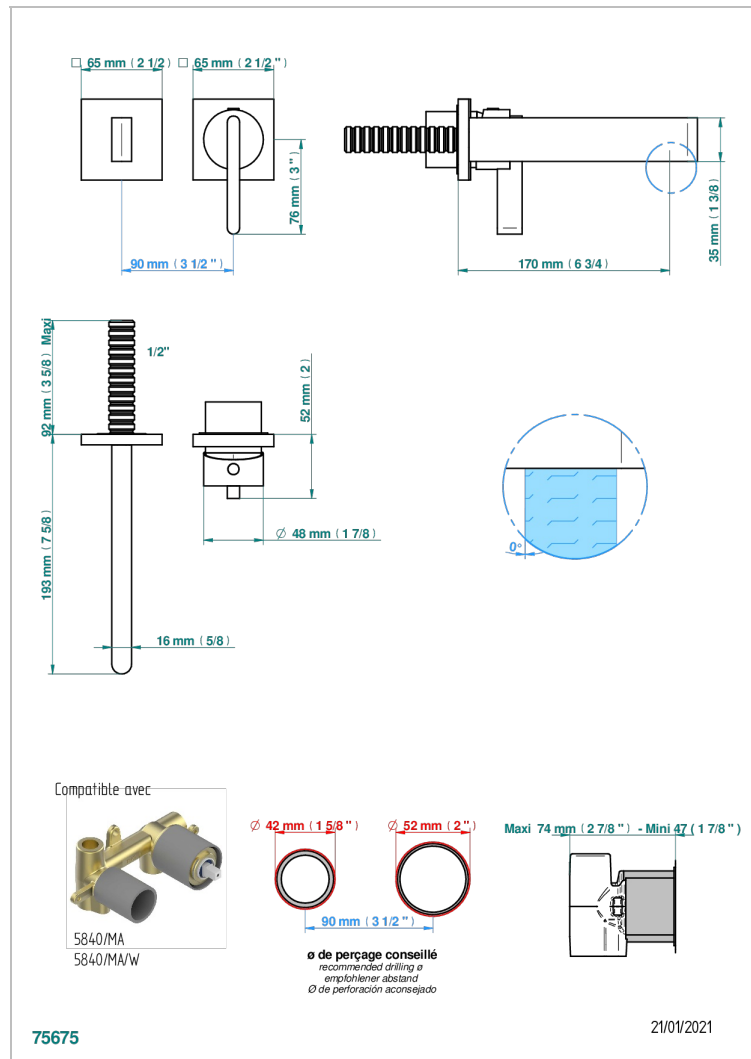

Trim only for Built-in basin mixer with spout (two x 1/2" inlets and one 1/2" outlet), without waste

### CARACTERÍSTICAS

- Icon-x
- Trim only for Built-in basin mixer with spout (two x 1/2" inlets and one 1/2" outlet), without waste

### ESPECIFICACIONES TÉCNICAS

- Recommandé : 3 bars (max. 5 bars) - Advised : 43,5 psi (max. 72 psi)
- 9 l/min à 3 bars (1.58 gpm at 43.5 psi)

### PRODUCTOS RELACIONADOS

- Ref. G00-5840/MAUS Rough parts for concealed wall-mounted mixer with 1/2" outlet