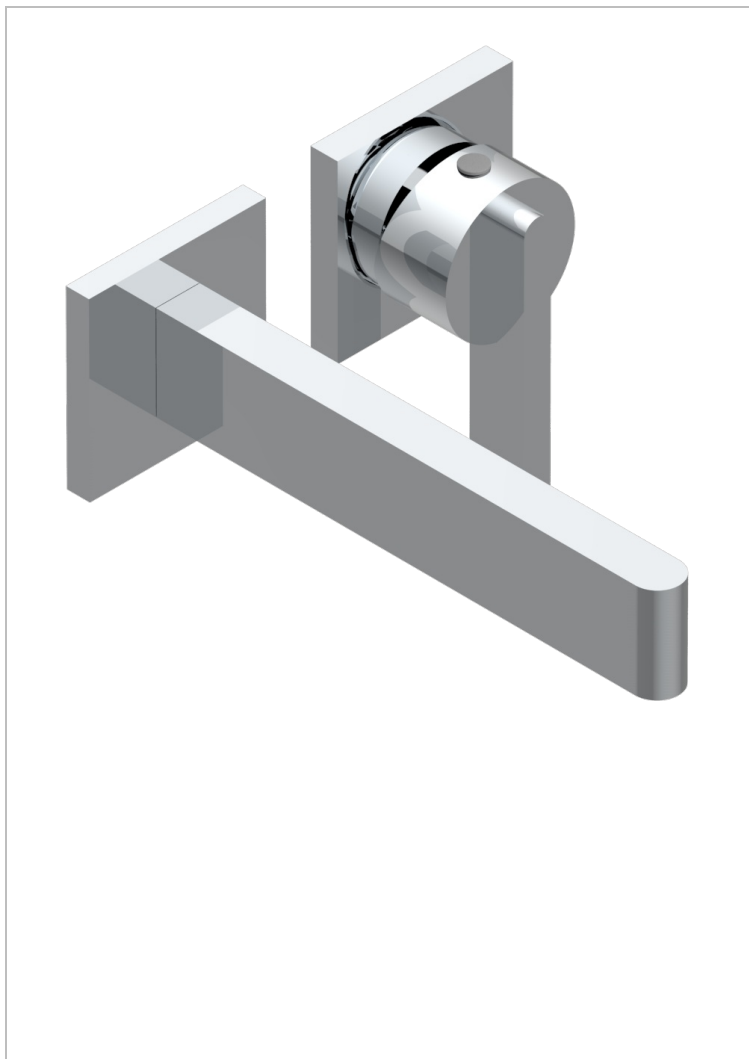

Trim only for Built-in basin mixer with spout (two x 1/2" inlets and one 1/2" outlet), without waste

### CARACTERÍSTICAS

- Icon-x
- Trim only for Built-in basin mixer with spout (two x 1/2" inlets and one 1/2" outlet), without waste

### PRODUCTOS RELACIONADOS

- Ref. G00-5840/MAUS Rough parts for concealed wall-mounted mixer with 1/2" outlet