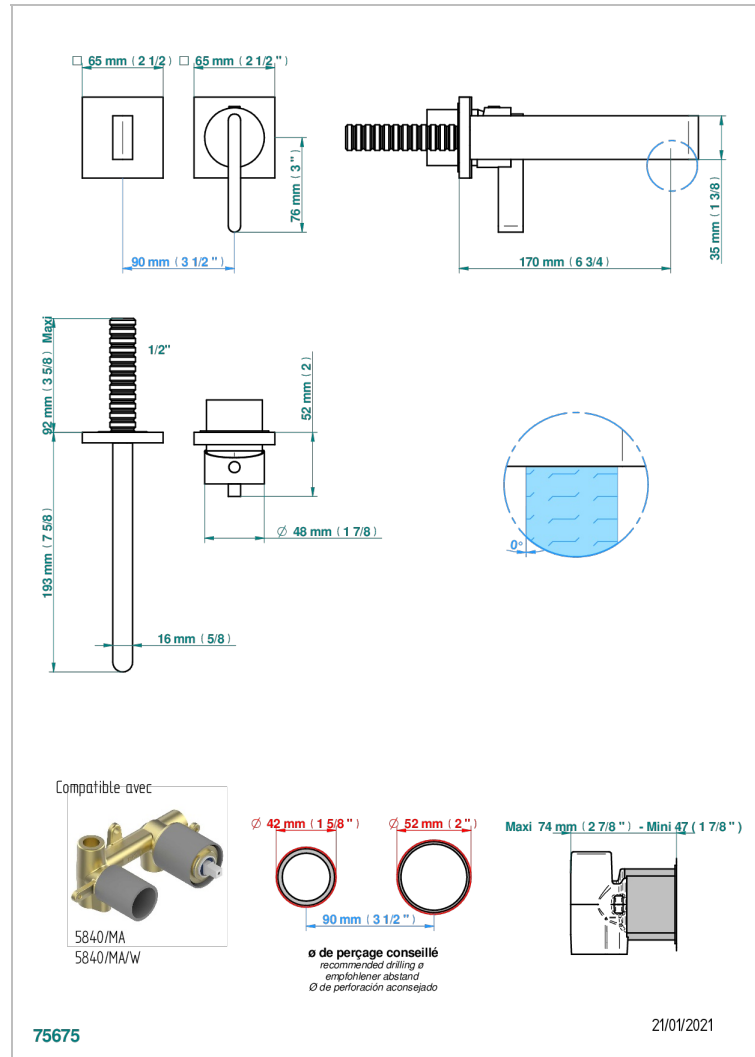

Trim only for Built-in basin mixer with spout (two x 1/2" inlets and one 1/2" outlet), without waste

## CARACTERÍSTICAS

- Icon-x
- Trim only for Built-in basin mixer with spout (two x 1/2" inlets and one 1/2" outlet), without waste

## ESPECIFICACIONES TÉCNICAS

- Recommandé : 3 bars (max. 5 bars) - Advised : 43,5 psi (max. 72 psi)
- 9 l/min à 3 bars (1.58 gpm at 43.5 psi)

## PRODUCTOS RELACIONADOS

- Ref. G00-5840/MA Parte empotrada para mezclador mural con salida hembra 1/2