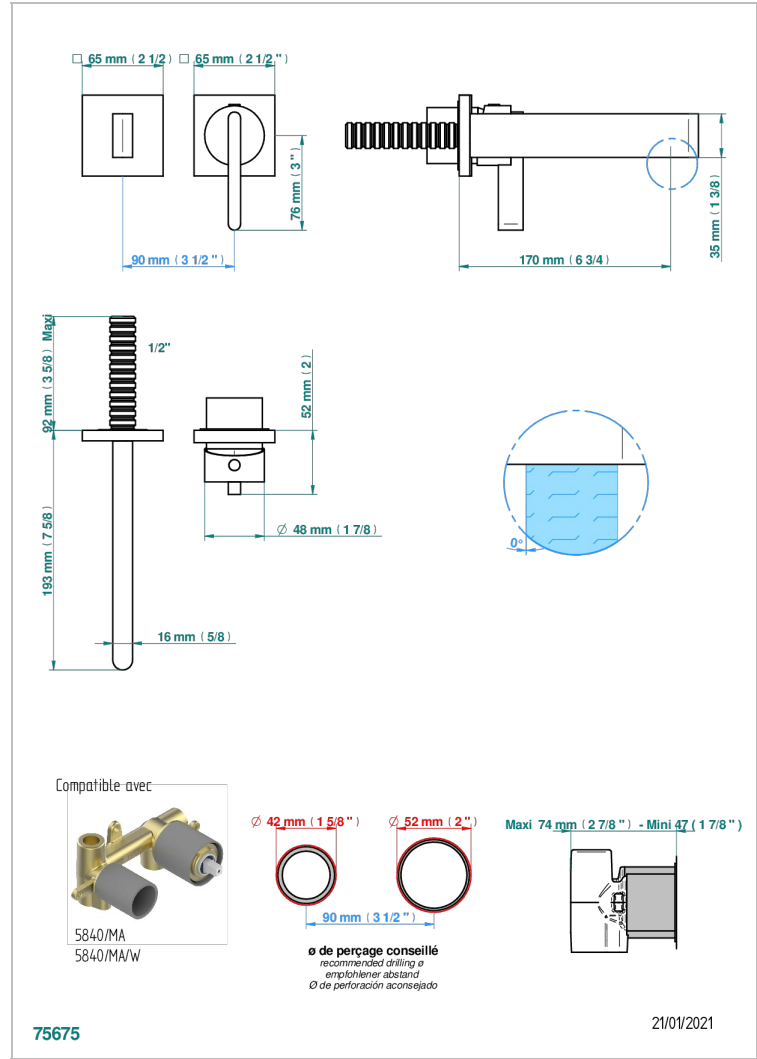

Trim only for Built-in basin mixer with spout (two x 1/2" inlets and one 1/2" outlet), without waste

### 特色

- Icon-X
- Trim only for Built-in basin mixer with spout (two x 1/2" inlets and one 1/2" outlet), without waste

### 技术特征

- Recommandé : 3 bars (max. 5 bars) - Advised : 43,5 psi (max. 72 psi)
- 9 l/min à 3 bars (1.58 gpm at 43.5 psi)

### 相关的SKU

- Ref. G00-5840/MA 卫浴套装, 含: 入墙式弯管出水管, 1米25强化软管, 触控式花洒和托勾, 美国标准