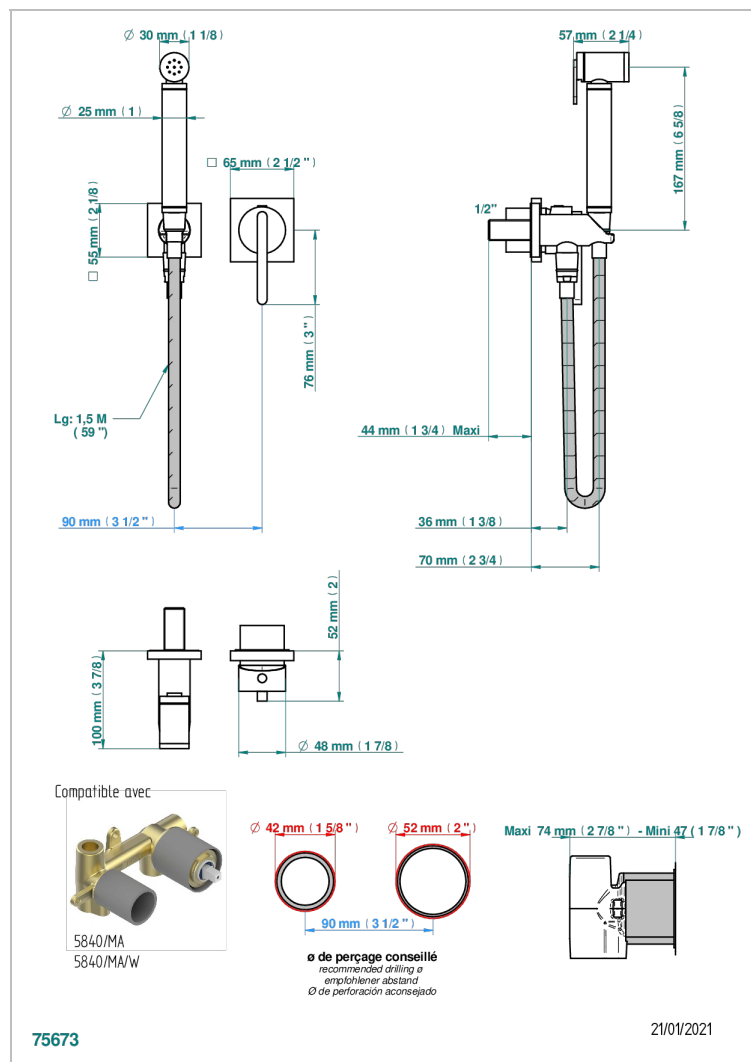

# ICON-X WITH LEVER HANDLES

U7H-5840/MBG

Trim only for WC douche including: trigger spray, wall mounted single lever mixer, reinforced hose (49 1/4"), wall outlet with integrated elbow with safety stopper

## CHARACTERISTIC

- ACS : 19ACCLY412

## RELATED SKU'S

- Ref. G00-5840/MAUS Rough parts for concealed wall-mounted mixer with 1/2" outlet