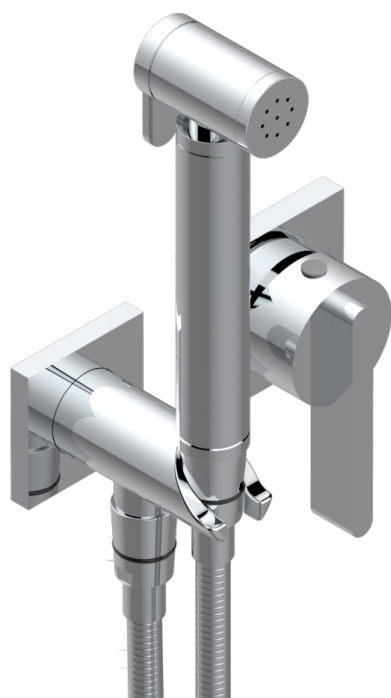

# ICON-X WITH LEVER HANDLES

U7H-5840/MBG

Trim only for WC douche including: trigger spray, wall mounted single lever mixer, reinforced hose (49 1/4"), wall outlet with integrated elbow with safety stopper

## CHARACTERISTIC

- ACS : 19ACCLY412

## RELATED SKU'S

- Ref. G00-5840/MAUS Rough parts for concealed wall-mounted mixer with 1/2" outlet