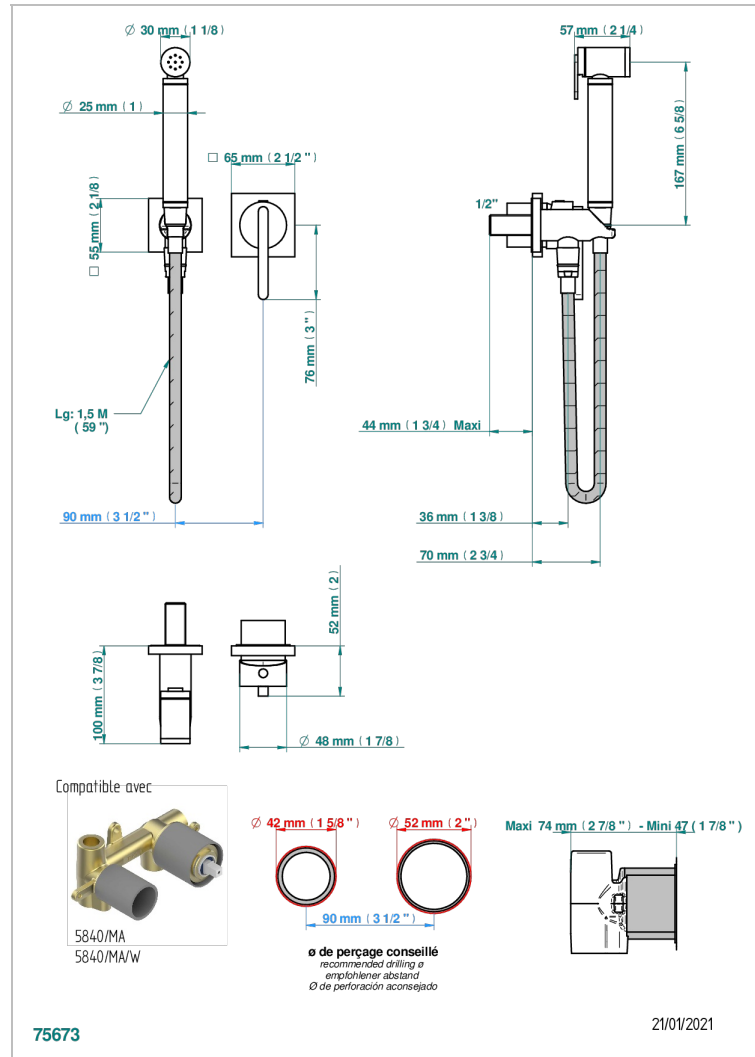

ICON-X WITH LEVER

U7H-5840/MBG

Trim only for WC douche including: trigger spray, wall mounted single lever mixer, reinforced hose (1.25m), wall outlet with integrated elbow with safety stopper

CHARACTERISTIC

- ACS : 19ACCLY412

STANDARDS

RELATED SKU'S

- Ref. G00-5840/MA Rough parts for concealed wall-mounted mixer with 1/2" outlet

AVAILABLE FINITIONS

Antique nickel - H28
Black ceram - D30
Blush PVD - H62
Brass color PVD - H49
Brown bronze color PVD - F33
Gold color PVD - H52