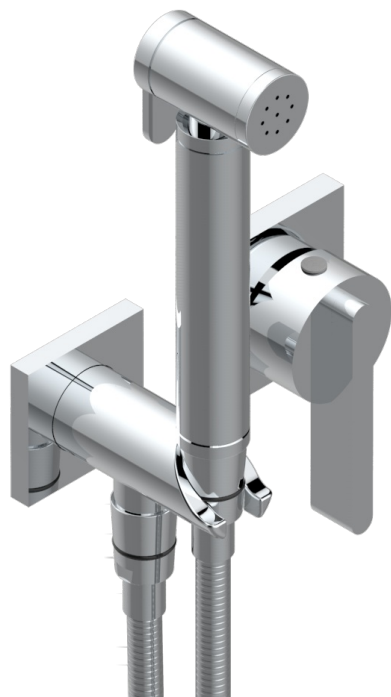

# ICON-X WITH LEVER

U7H-5840/MBG

THG<sup>®</sup>  
PARIS

Trim only for WC douche including: trigger spray, wall mounted single lever mixer, reinforced hose (1.25m), wall outlet with integrated elbow with safety stopper

## CHARACTERISTIC

- ACS : 19ACCLY412

## RELATED SKU'S

- Ref. G00-5840/MA Rough parts for concealed wall-mounted mixer with 1/2" outlet