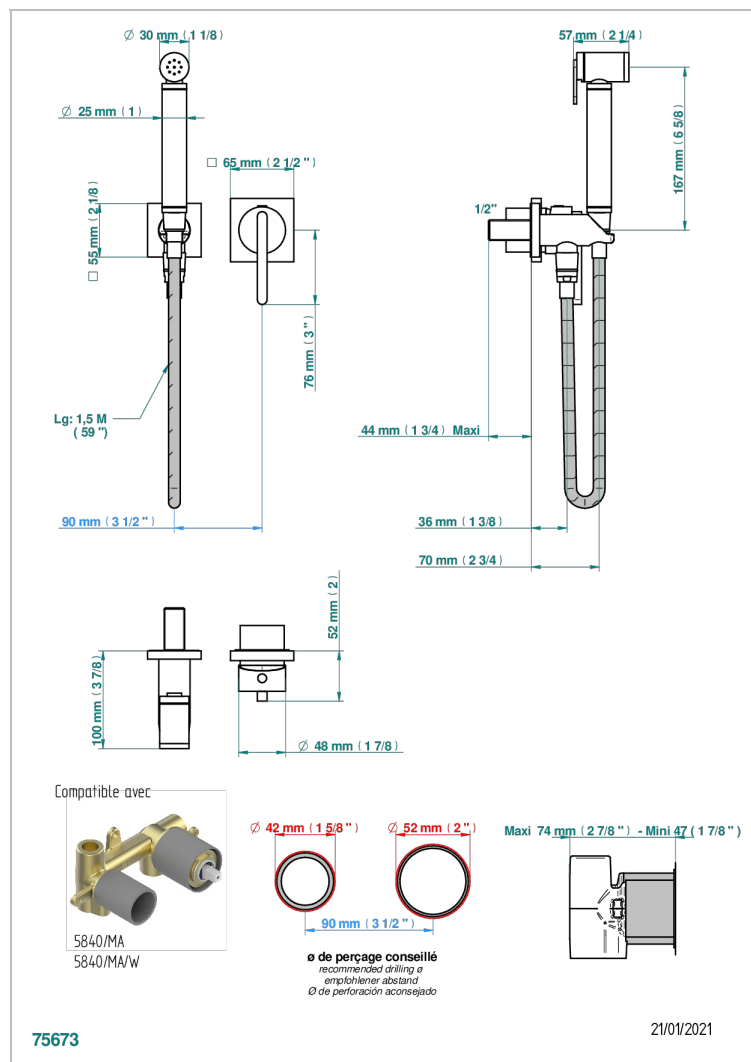

# ICON-X WITH LEVER

U7H-5840/MBG

THG<sup>®</sup>  
PARIS

Trim only for WC douche including: trigger spray, wall mounted single lever mixer, reinforced hose (1.25m), wall outlet with integrated elbow with safety stopper

## CHARACTERISTIC

- ACS : 19ACCLY412

## RELATED SKU'S

- Ref. G00-5840/MA Rough parts for concealed wall-mounted mixer with 1/2" outlet