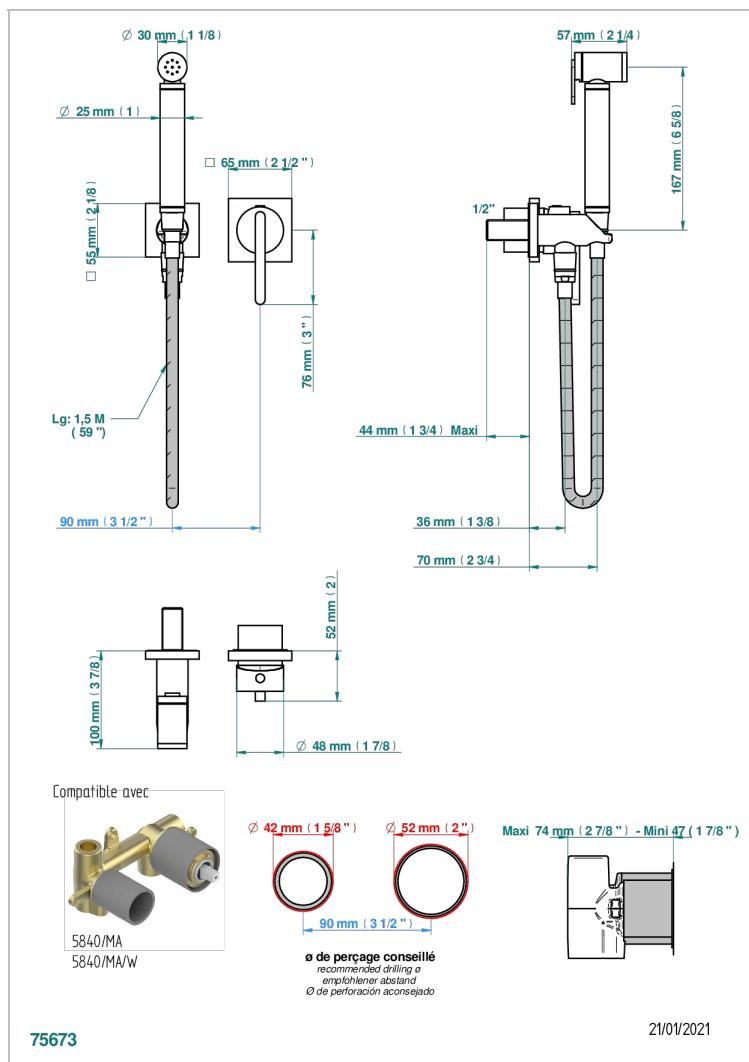

ICON-X

U7G-5840/MBG

THG
PARIS

Trim only for WC douche including: trigger spray, wall mounted single lever mixer, reinforced hose (49 1/4"), wall outlet with integrated elbow with safety stopper

CHARACTERISTIC

- ACS : 19ACCLY412

STANDARDS

RELATED SKU'S

- Ref. G00-5840/MAUS Rough parts for concealed wall-mounted mixer with 1/2" outlet

AVAILABLE FINITIONS

Black ceram - D30
Blush PVD - H62
Brass color PVD - H49
Brown bronze color PVD - F33
Chrome polished - A02
Gold color PVD - H52