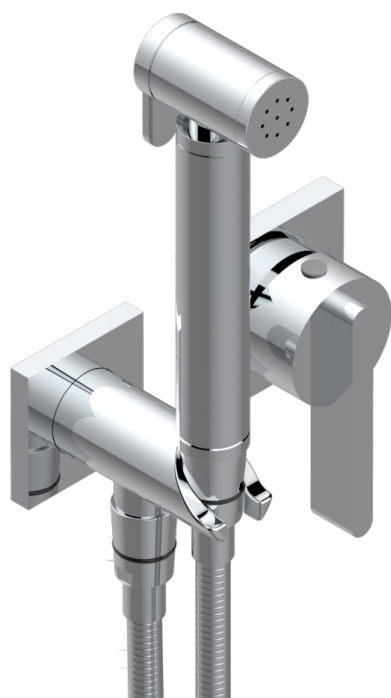

ICON-X

U7G-5840/MBG

THG
PARIS

Trim only for WC douche including: trigger spray, wall mounted single lever mixer, reinforced hose (49 1/4"), wall outlet with integrated elbow with safety stopper

CHARACTERISTIC

- ACS : 19ACCLY412

STANDARDS

RELATED SKU'S

- Ref. G00-5840/MAUS Rough parts for concealed wall-mounted mixer with 1/2" outlet

AVAILABLE FINITIONS

Black ceram - D30
Blush PVD - H62
Brass color PVD - H49
Brown bronze color PVD - F33
Chrome polished - A02
Gold color PVD - H52

Nickel antique / Sovereign - H28
Nickel color PVD - H55
Nickel polished - B01
Soft gold - F30
Soft matt gold - F31
Umber PVD - H66