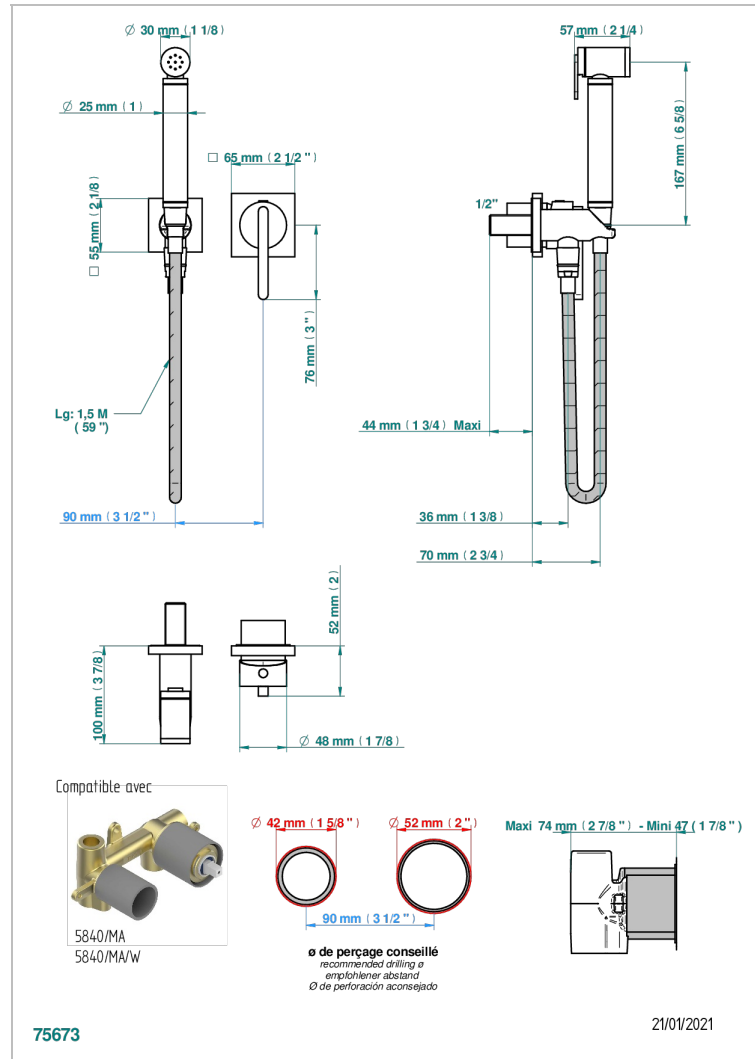

ICON-X

U7G-5840/MBG

Trim only for WC douche including: trigger spray, wall mounted single lever mixer, reinforced hose (1.25m), wall outlet with integrated elbow with safety stopper

CHARACTERISTIC

- ACS : 19ACCLY412

STANDARDS

RELATED SKU'S

- Ref. G00-5840/MA Rough parts for concealed wall-mounted mixer with 1/2" outlet

AVAILABLE FINITIONS

Antique nickel - H28
Black ceram - D30
Blush PVD - H62
Brass color PVD - H49
Brown bronze color PVD - F33
Gold color PVD - H52