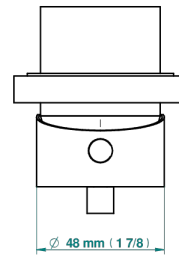

ICON-X CARBON DORADO CON MANETAS

U7T-6540RB

Trim only for wall mixer on rosette

THG®
PARIS

Compatible with

6540A
6540A/W

6540A/US