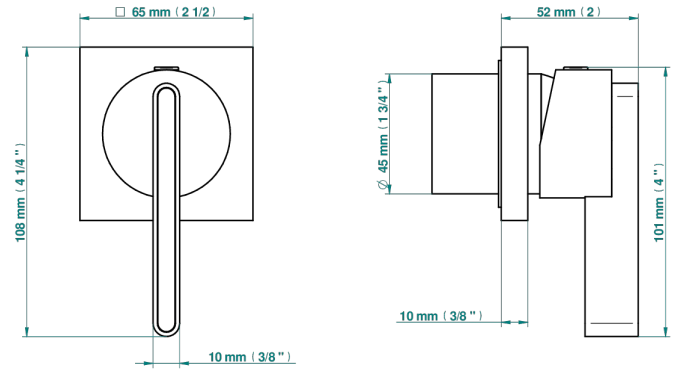

ICON-X CARBON DORADO CON MANETAS

U7T-6540RB

Trim only for wall mixer on rosette

THG®
PARIS