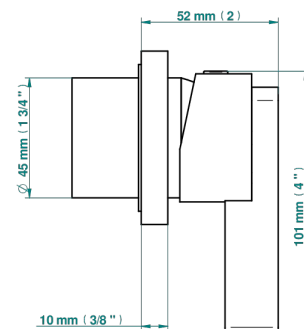

ICON-X CARBON GOLD WITH LEVER HANDLES

U7T-6540RB

Trim only for wall mixer on rosette

Compatible with