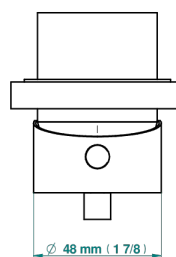

ICON-X CARBON GOLD WITH LEVER HANDLES

U7T-6540RB

Trim only for wall mixer on rosette

Compatible with