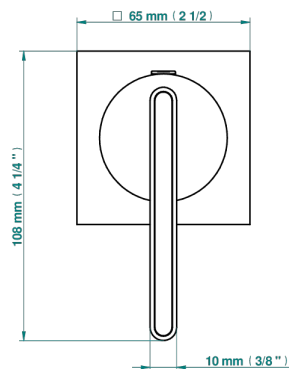

ICON-X CARBON GOLD WITH LEVER HANDLES

U7T-6540RB

Trim only for wall mixer on rosette

Compatible with