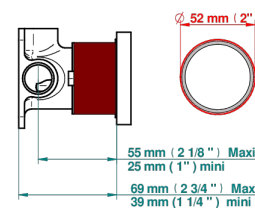

Tube

75671

20/01/2021

CHARACTERISTIC

- Icon-x carbon gold with lever handles
- Trim only for wall mixer on rosette

RELATED SKU'S

- Ref. G00-6540A/US Built-in part for wall mounted flush fit shower mixer 2 inlets 1/2" -1 outlet 1/2" -US model

AVAILABLE FINITIONS

Black ceram - D30
Blush PVD - H62
Brass color PVD - H49
Brown bronze color PVD - F33
Chrome polished - A02
Gold color PVD - H52

Gold mat - F07
Gold polished - F01
Graphite PVD - H64
Matt Umber PVD - H67
Matt blush PVD - H60
Matt brass color PVD - H50

Matt brown bronze color PVD - F34
Matt chrome (American satin) - C02
Matt gold color PVD - H53
Matt graphite PVD - H65
Matt nickel (American satin) - C01
Matt nickel color PVD - H56

Nickel antique / Sovereign - H28
Nickel color PVD - H55
Nickel polished - B01
Soft gold - F30
Soft matt gold - F31
Umber PVD - H66