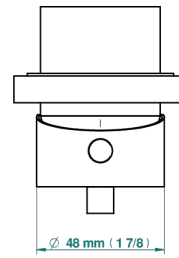

ICON-X CARBON DORADO

U7S-6540RB

Trim only for wall mixer on rosette

THG®
PARIS

Compatible with

6540A
6540A/W

6540A/US