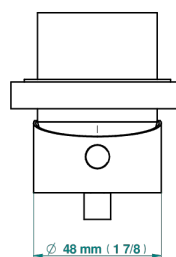

ICON-X CARBON GOLD

U7S-6540RB

Trim only for wall mixer on rosette

Compatible with