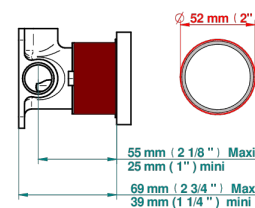

Tube

75671

20/01/2021

CHARACTERISTIC

- Icon-x carbon gold
- Trim only for wall mixer on rosette

RELATED SKU'S

- Ref. G00-6540A/US Built-in part for wall mounted flush fit shower mixer 2 inlets 1/2" -1 outlet 1/2" -US model

AVAILABLE FINITIONS

Black ceram - D30
Blush PVD - H62
Brass color PVD - H49
Brown bronze color PVD - F33
Chrome polished - A02
Gold color PVD - H52

Gold mat - F07
Gold polished - F01
Graphite PVD - H64
Matt Umber PVD - H67
Matt blush PVD - H60
Matt brass color PVD - H50

Matt brown bronze color PVD - F34
Matt chrome (American satin) - C02
Matt gold color PVD - H53
Matt graphite PVD - H65
Matt nickel (American satin) - C01
Matt nickel color PVD - H56

Nickel antique / Sovereign - H28
Nickel color PVD - H55
Nickel polished - B01
Soft gold - F30
Soft matt gold - F31
Umber PVD - H66