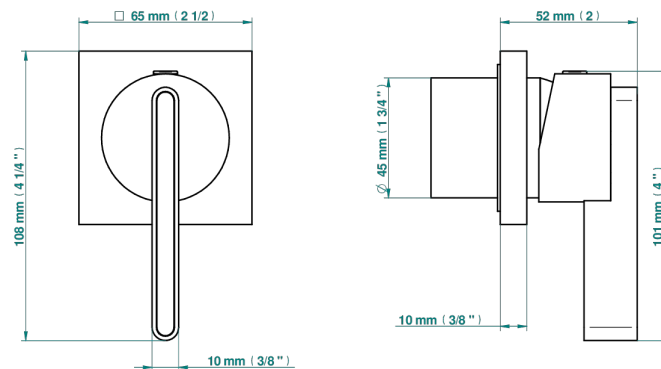

ICON-X CARBON GOLD

U7S-6540RB

Trim only for wall mixer on rosette

Compatible with

Tube

75671

20/01/2021

CHARACTERISTIC

- Icon-x carbon gold
- Trim only for wall mixer on rosette

RELATED SKU'S

- Ref. G00-6540A/US Built-in part for wall mounted flush fit shower mixer 2 inlets 1/2" -1 outlet 1/2" -US model

AVAILABLE FINITIONS

Black ceram - D30
Blush PVD - H62
Brass color PVD - H49
Brown bronze color PVD - F33
Chrome polished - A02
Gold color PVD - H52

Gold mat - F07
Gold polished - F01
Graphite PVD - H64
Matt Umber PVD - H67
Matt blush PVD - H60
Matt brass color PVD - H50

Matt brown bronze color PVD - F34
Matt chrome (American satin) - C02
Matt gold color PVD - H53
Matt graphite PVD - H65
Matt nickel (American satin) - C01
Matt nickel color PVD - H56

Nickel antique / Sovereign - H28
Nickel color PVD - H55
Nickel polished - B01
Soft gold - F30
Soft matt gold - F31
Umber PVD - H66