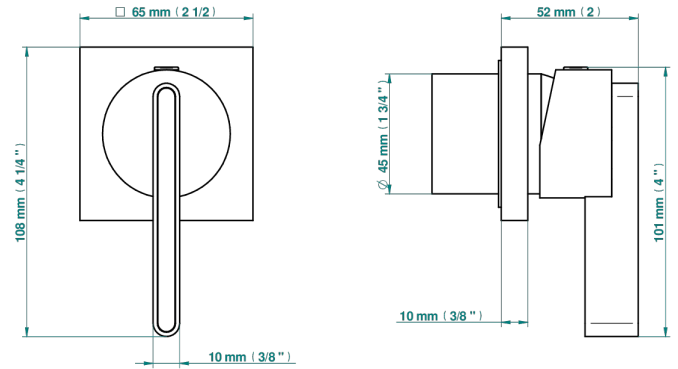

ICON-X TITANIO CON MANETAS

U7M-6540RB

Trim only for wall mixer on rosette

THG®
PARIS