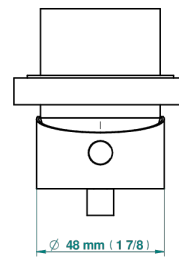

ICON-X TITANIO CON MANETAS

U7M-6540RB

Trim only for wall mixer on rosette

THG®
PARIS

Compatible with

6540A
6540A/W

6540A/US