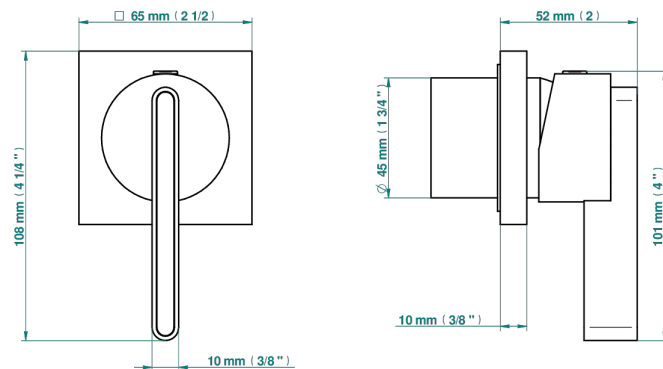

ICON-X - TITANIUM WITH LEVER HANDLES

U7M-6540RB

Trim only for wall mixer on rosette

Compatible with

6540A
6540A/W

6540A/US

Tube

75670

20/01/2021

CHARACTERISTIC

- Icon-x - titanium with lever handles
- Trim only for wall mixer on rosette

RELATED SKU'S

- Ref. G00-6540A/US Built-in part for wall mounted flush fit shower mixer 2 inlets 1/2" -1 outlet 1/2" -US model

AVAILABLE FINITIONS

Black ceram - D30
Blush PVD - H62
Brass color PVD - H49
Brown bronze color PVD - F33
Chrome polished - A02
Gold color PVD - H52

Gold mat - F07
Gold polished - F01
Graphite PVD - H64
Matt Umber PVD - H67
Matt blush PVD - H60
Matt brass color PVD - H50

Matt brown bronze color PVD - F34
Matt chrome (American satin) - C02
Matt gold color PVD - H53
Matt graphite PVD - H65
Matt nickel (American satin) - C01
Matt nickel color PVD - H56

Nickel antique / Sovereign - H28
Nickel color PVD - H55
Nickel polished - B01
Soft gold - F30
Soft matt gold - F31
Umber PVD - H66