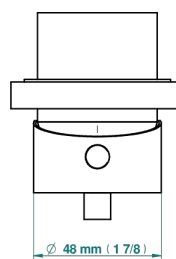

ICON-X - TITANIUM WITH LEVER HANDLES

U7M-6540RB

Trim only for wall mixer on rosette

Compatible with

6540A
6540A/W

6540A/US