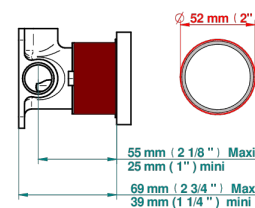

Tube

75670

20/01/2021

CHARACTERISTIC

- Icon-x - titanium with lever handles
- Trim only for wall mixer on rosette

RELATED SKU'S

- Ref. G00-6540A/US Built-in part for wall mounted flush fit shower mixer 2 inlets 1/2" -1 outlet 1/2" -US model

AVAILABLE FINITIONS

Black ceram - D30
Blush PVD - H62
Brass color PVD - H49
Brown bronze color PVD - F33
Chrome polished - A02
Gold color PVD - H52

Gold mat - F07
Gold polished - F01
Graphite PVD - H64
Matt Umber PVD - H67
Matt blush PVD - H60
Matt brass color PVD - H50

Matt brown bronze color PVD - F34
Matt chrome (American satin) - C02
Matt gold color PVD - H53
Matt graphite PVD - H65
Matt nickel (American satin) - C01
Matt nickel color PVD - H56

Nickel antique / Sovereign - H28
Nickel color PVD - H55
Nickel polished - B01
Soft gold - F30
Soft matt gold - F31
Umber PVD - H66