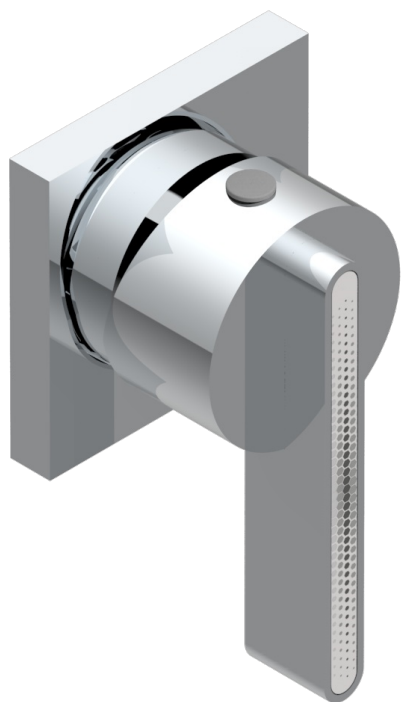

ICON-X - TITANIUM WITH LEVER HANDLES

U7M-6540RB

Trim only for wall mixer on rosette

Compatible with

6540A
6540A/W

6540A/US

Tube

75670

20/01/2021

CHARACTERISTIC

- Icon-x - titanium with lever handles
- Trim only for wall mixer on rosette

RELATED SKU'S

- Ref. G00-6540A/US Built-in part for wall mounted flush fit shower mixer 2 inlets 1/2" -1 outlet 1/2" -US model

AVAILABLE FINITIONS

Black ceram - D30
Blush PVD - H62
Brass color PVD - H49
Brown bronze color PVD - F33
Chrome polished - A02
Gold color PVD - H52

Gold mat - F07
Gold polished - F01
Graphite PVD - H64
Matt Umber PVD - H67
Matt blush PVD - H60
Matt brass color PVD - H50

Matt brown bronze color PVD - F34
Matt chrome (American satin) - C02
Matt gold color PVD - H53
Matt graphite PVD - H65
Matt nickel (American satin) - C01
Matt nickel color PVD - H56

Nickel antique / Sovereign - H28
Nickel color PVD - H55
Nickel polished - B01
Soft gold - F30
Soft matt gold - F31
Umber PVD - H66