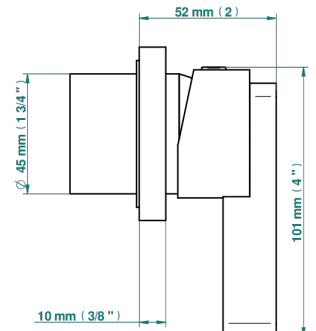

ICON-X TITANIO CON MANETAS

U7M-6540RB

Trim only for wall mixer on rosette

THG®
PARIS

Compatible with

6540A
6540A/W

6540A/US