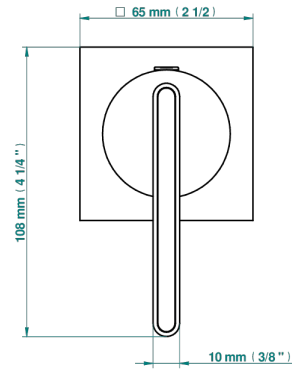

ICON-X TITANIO CON MANETAS

U7M-6540RB

Trim only for wall mixer on rosette

THG®
PARIS

Compatible with

6540A
6540A/W

6540A/US