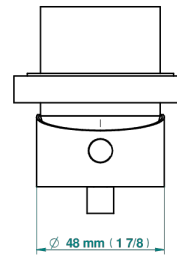

ICON-X TITANIO CON MANETAS

U7M-6540RB

Trim only for wall mixer on rosette

THG®
PARIS

Compatible with

6540A
6540A/W

6540A/US