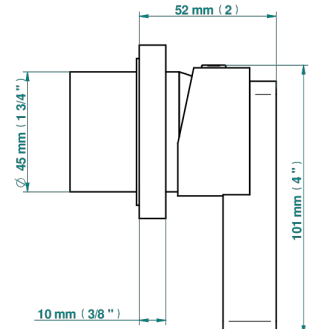

ICON-X TITANIO

U7L-6540RB

Trim only for wall mixer on rosette

THG®
PARIS

Compatible with

6540A
6540A/W

6540A/US