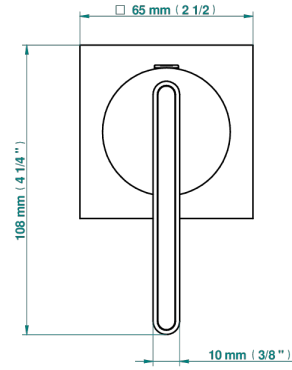

ICON-X TITANIO

U7L-6540RB

Trim only for wall mixer on rosette

THG®
PARIS

Compatible with

6540A
6540A/W

6540A/US