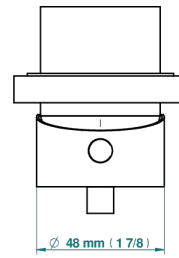

ICON-X TITANIO

U7L-6540RB

Trim only for wall mixer on rosette

THG®
PARIS

Compatible with

6540A
6540A/W

6540A/US