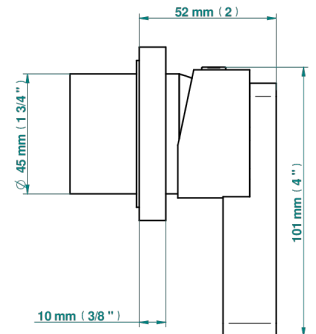

ICON-X TITANIUM

U7L-6540RB

Trim only for wall mixer on rosette

THG®
PARIS

Compatible with

6540A
6540A/W

6540A/US