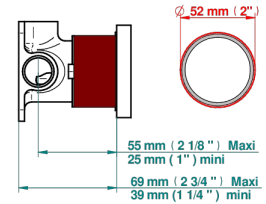

Tube

75670

20/01/2021

CHARACTERISTIC

- Icon-x titanium
- Trim only for wall mixer on rosette

RELATED SKU'S

- Ref. G00-6540A/US Built-in part for wall mounted flush fit shower mixer 2 inlets 1/2" -1 outlet 1/2" -US model

AVAILABLE FINITIONS

Black ceram - D30
Blush PVD - H62
Brass color PVD - H49
Brown bronze color PVD - F33
Chrome polished - A02
Gold color PVD - H52

Gold mat - F07
Gold polished - F01
Graphite PVD - H64
Matt Umber PVD - H67
Matt blush PVD - H60
Matt brass color PVD - H50

Matt brown bronze color PVD - F34
Matt chrome (American satin) - C02
Matt gold color PVD - H53
Matt graphite PVD - H65
Matt nickel (American satin) - C01
Matt nickel color PVD - H56

Nickel antique / Sovereign - H28
Nickel color PVD - H55
Nickel polished - B01
Soft gold - F30
Soft matt gold - F31
Umber PVD - H66