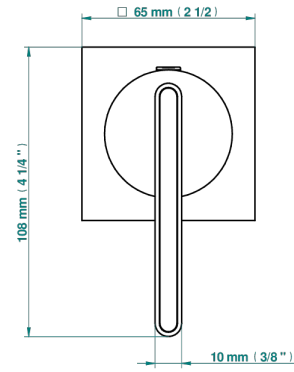

ICON-X TITANIUM

U7L-6540RB

Trim only for wall mixer on rosette

THG®
PARIS

Compatible with

6540A
6540A/W

6540A/US