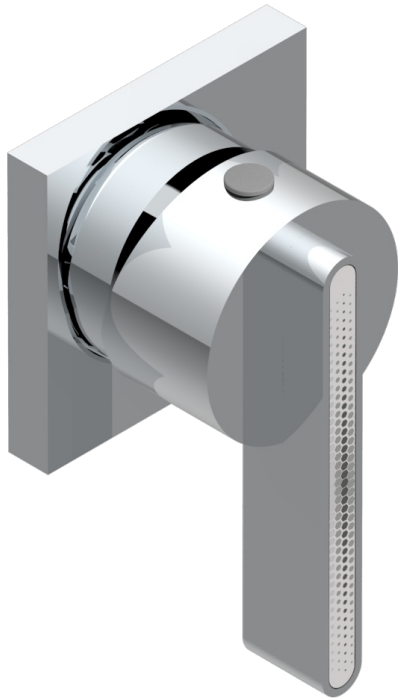

ICON-X TITANIUM

U7L-6540RB

Trim only for wall mixer on rosette

THG®
PARIS