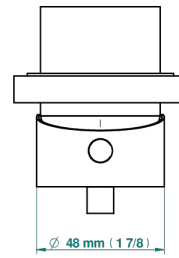

ICON-X TITANIUM

U7L-6540RB

Trim only for wall mixer on rosette

THG®
PARIS

Compatible with

6540A
6540A/W

6540A/US