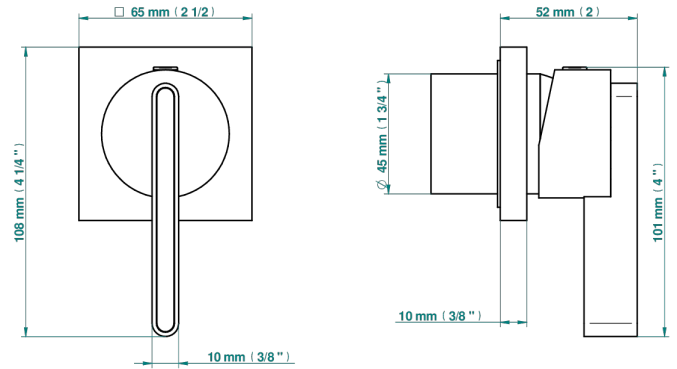

ICON-X INCRUSTACION METALICA

U7J-6540RB

Trim only for wall mixer on rosette

THG®
PARIS