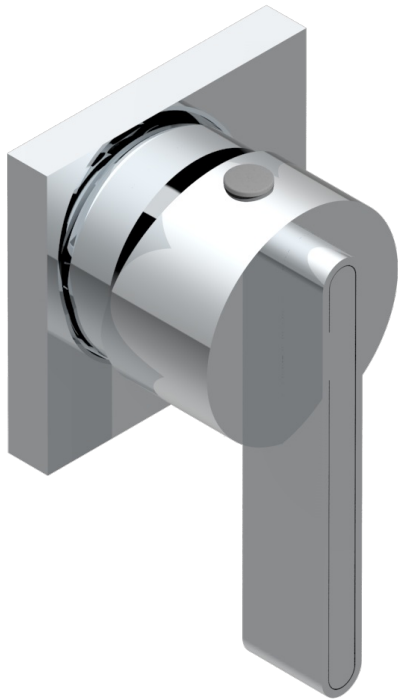

ICON-X INCRUSTACION METALICA

U7J-6540RB

Trim only for wall mixer on rosette

THG®
PARIS