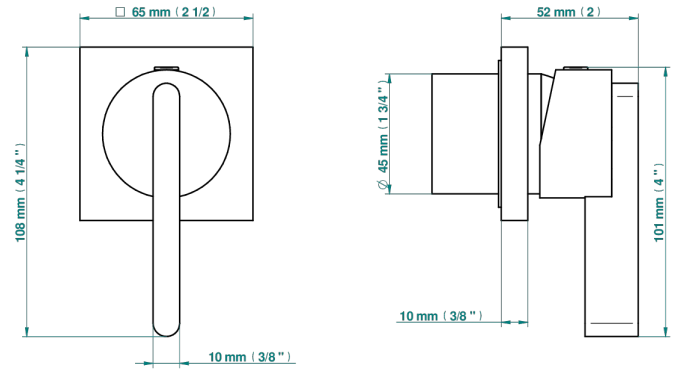

ICON-X CON MANETAS

U7H-6540RB

Trim only for wall mixer on rosette

THG®
PARIS