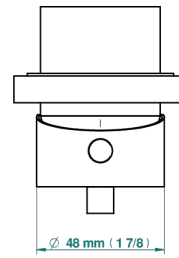

ICON-X CON MANETAS

U7H-6540RB

Trim only for wall mixer on rosette

THG®
PARIS

Compatible with

6540A
6540A/W

6540A/US