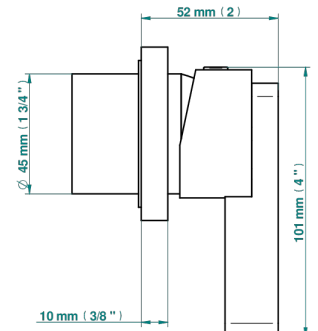

ICON-X WITH LEVER HANDLES

U7H-6540RB

Trim only for wall mixer on rosette

Compatible with