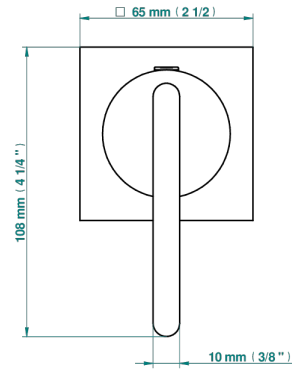

ICON-X WITH LEVER HANDLES

U7H-6540RB

Trim only for wall mixer on rosette

Compatible with