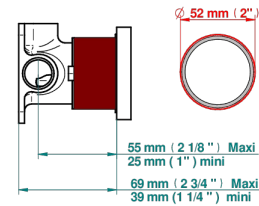

Tube

75668

20/01/2021

CHARACTERISTIC

- Icon-x with lever handles
- Trim only for wall mixer on rosette

RELATED SKU'S

- Ref. G00-6540A/US Built-in part for wall mounted flush fit shower mixer 2 inlets 1/2" -1 outlet 1/2" -US model

AVAILABLE FINITIONS

Black ceram - D30
Blush PVD - H62
Brass color PVD - H49
Brown bronze color PVD - F33
Chrome polished - A02
Gold color PVD - H52

Gold mat - F07
Gold polished - F01
Graphite PVD - H64
Matt Umber PVD - H67
Matt blush PVD - H60
Matt brass color PVD - H50

Matt brown bronze color PVD - F34
Matt chrome (American satin) - C02
Matt gold color PVD - H53
Matt graphite PVD - H65
Matt nickel (American satin) - C01
Matt nickel color PVD - H56

Nickel antique / Sovereign - H28
Nickel color PVD - H55
Nickel polished - B01
Soft gold - F30
Soft matt gold - F31
Umber PVD - H66