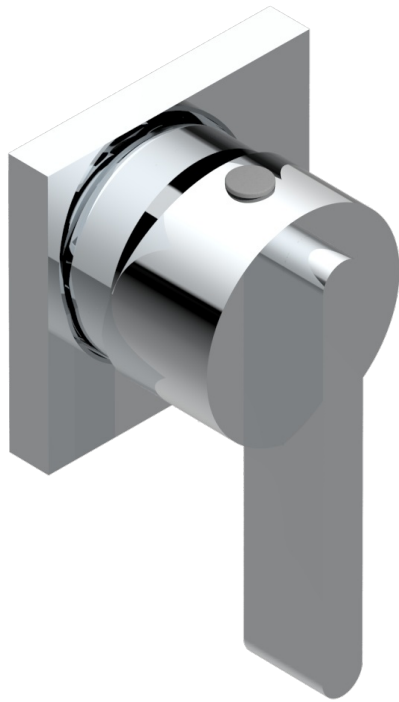

ICON-X WITH LEVER HANDLES

U7H-6540RB

Trim only for wall mixer on rosette

Compatible with

Tube

75668

20/01/2021

CHARACTERISTIC

- Icon-x with lever handles
- Trim only for wall mixer on rosette

RELATED SKU'S

- Ref. G00-6540A/US Built-in part for wall mounted flush fit shower mixer 2 inlets 1/2" -1 outlet 1/2" -US model

AVAILABLE FINITIONS

Black ceram - D30
Blush PVD - H62
Brass color PVD - H49
Brown bronze color PVD - F33
Chrome polished - A02
Gold color PVD - H52

Gold mat - F07
Gold polished - F01
Graphite PVD - H64
Matt Umber PVD - H67
Matt blush PVD - H60
Matt brass color PVD - H50

Matt brown bronze color PVD - F34
Matt chrome (American satin) - C02
Matt gold color PVD - H53
Matt graphite PVD - H65
Matt nickel (American satin) - C01
Matt nickel color PVD - H56

Nickel antique / Sovereign - H28
Nickel color PVD - H55
Nickel polished - B01
Soft gold - F30
Soft matt gold - F31
Umber PVD - H66