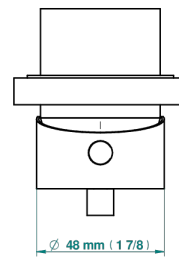

ICON-X WITH LEVER HANDLES

U7H-6540RB

Trim only for wall mixer on rosette

Compatible with