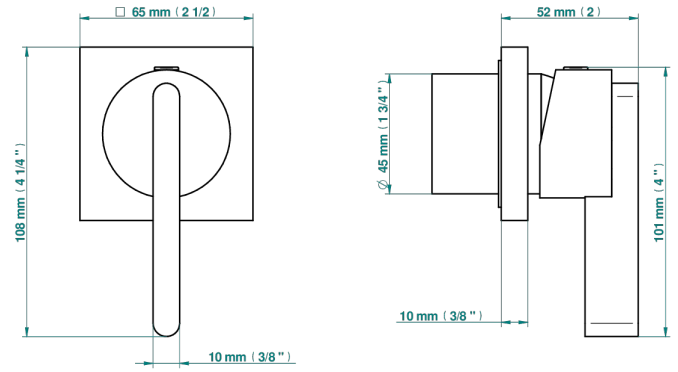

ICON-X

U7G-6540RB

Trim only for wall mixer on rosette

THG®
PARIS