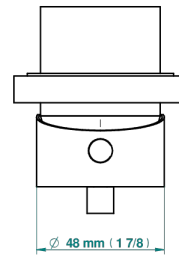

ICON-X

U7G-6540RB

Trim only for wall mixer on rosette

THG®
PARIS

Compatible with

6540A
6540A/W

6540A/US