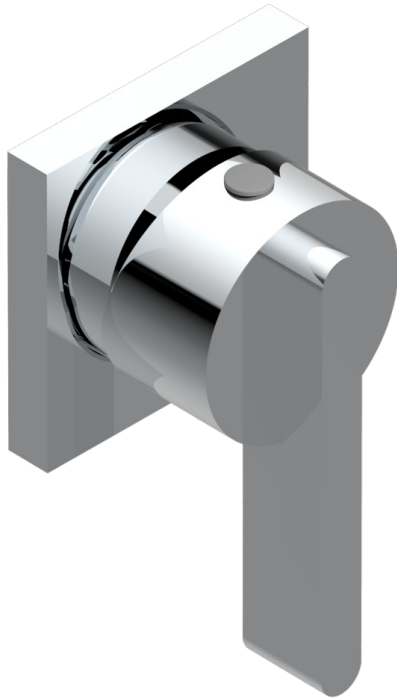

ICON-X

U7G-6540RB

Trim only for wall mixer on rosette