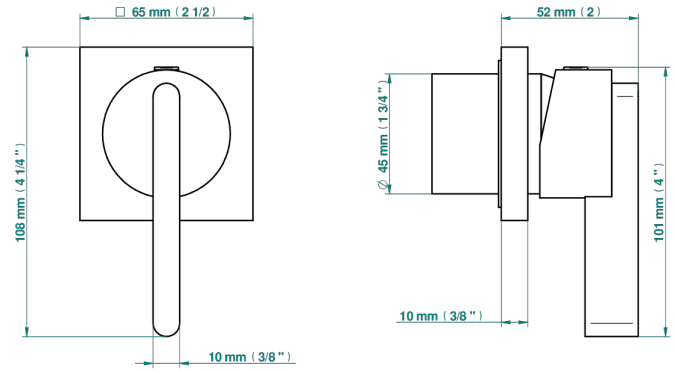

ICON-X

U7G-6540RB

Trim only for wall mixer on rosette