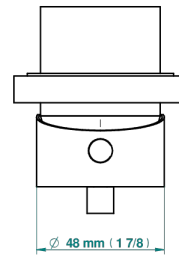

ICON-X

U7G-6540RB

Trim only for wall mixer on rosette

Compatible with

6540A
6540A/W

6540A/US