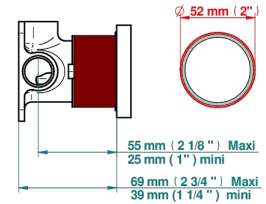

Tube

75668

20/01/2021

CHARACTERISTIC

- Icon-x
- Trim only for wall mixer on rosette

RELATED SKU'S

- Ref. G00-6540A/US Built-in part for wall mounted flush fit shower mixer 2 inlets 1/2" -1 outlet 1/2" -US model

AVAILABLE FINITIONS

Black ceram - D30
Blush PVD - H62
Brass color PVD - H49
Brown bronze color PVD - F33
Chrome polished - A02
Gold color PVD - H52

Gold mat - F07
Gold polished - F01
Graphite PVD - H64
Matt Umber PVD - H67
Matt blush PVD - H60
Matt brass color PVD - H50

Matt brown bronze color PVD - F34
Matt chrome (American satin) - C02
Matt gold color PVD - H53
Matt graphite PVD - H65
Matt nickel (American satin) - C01
Matt nickel color PVD - H56

Nickel antique / Sovereign - H28
Nickel color PVD - H55
Nickel polished - B01
Soft gold - F30
Soft matt gold - F31
Umber PVD - H66