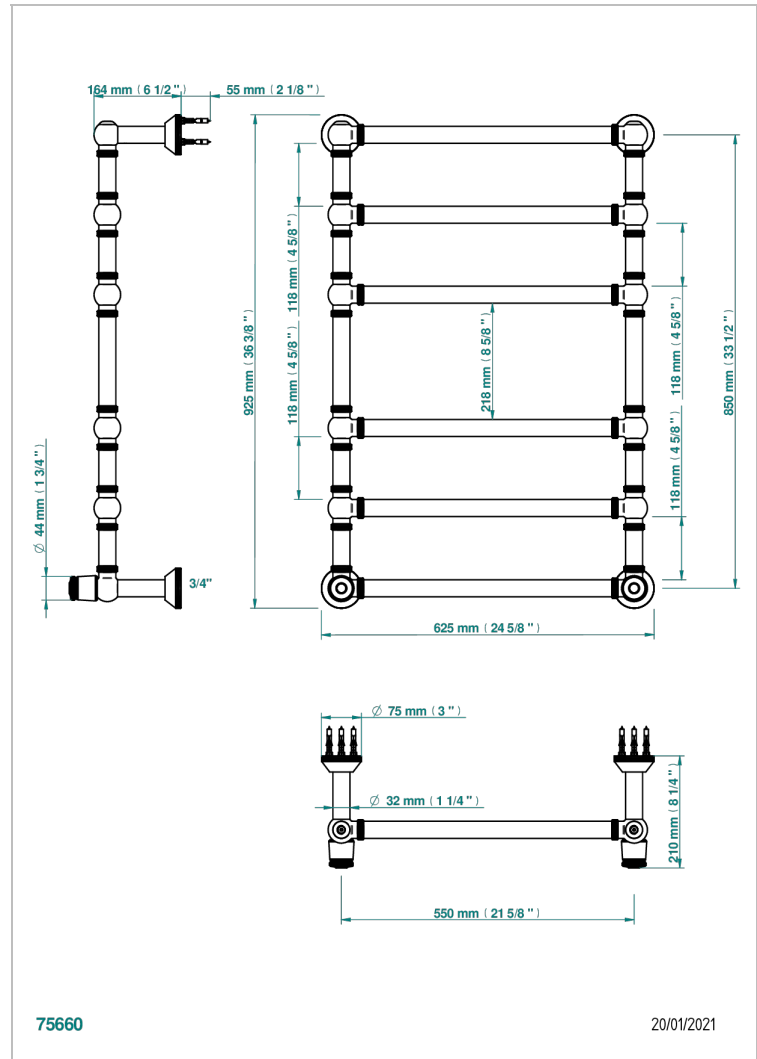

# CORVAIR FIOR DI BOSCO

U8K-TWK6H2

Traditional towel warmer with knurled ring, 6 rails, 623 mm x 923 mm, hydronic with 2 stylised handles

THG<sup>®</sup>  
PARIS

75660

20/01/2021

## CHARACTERISTIC

- Corvaire Fior di Bosco
- Traditional towel warmer with knurled ring, 6 rails, 623 mm x 923 mm, hydronic with 2 stylised handles

## TECHNICAL SPECS

- Pression : 0,5 bars < P < 3 bars (recommandée)
- Pressure : 7.25 psi < P < 43.5 psi (advised)
- Température eau maximale conseillée : 60°C
- Maximum water temperature advised: 140°F
- Hauteur minimale au sol (maximum height from the ground) : 60 cm (24")
- Puissance / Power : 128W à Delta T 30