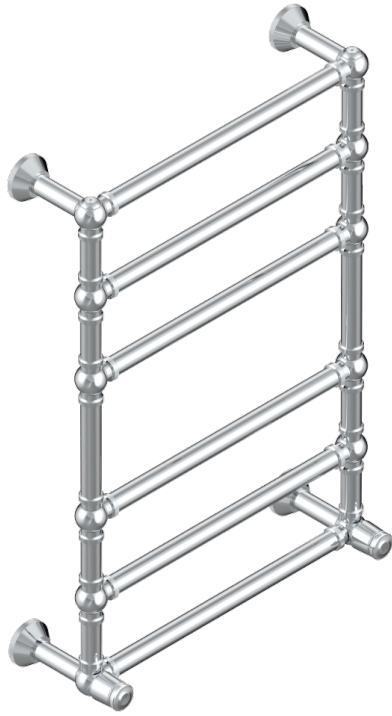

# CORVAIR FIOR DI BOSCO

U8K-TWK6H2

Traditional towel warmer with knurled ring, 6 rails, 623 mm x 923 mm, hydronic with 2 stylised handles

THG<sup>®</sup>  
PARIS

75660

20/01/2021

## CHARACTERISTIC

- Corvaire Fior di Bosco
- Traditional towel warmer with knurled ring, 6 rails, 623 mm x 923 mm, hydronic with 2 stylised handles

## TECHNICAL SPECS

- Pression : 0,5 bars < P < 3 bars (recommandée)
- Pressure : 7.25 psi < P < 43.5 psi (advised)
- Température eau maximale conseillée : 60°C
- Maximum water temperature advised: 140°F
- Hauteur minimale au sol (maximum height from the ground) : 60 cm (24")
- Puissance / Power : 128W à Delta T 30