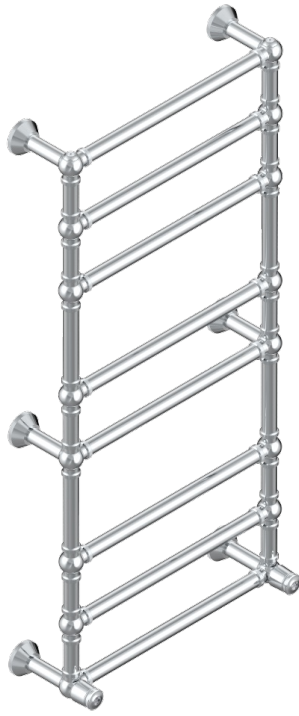

# CORVAIR HOWLITE

U8F-TWK8H2

THG<sup>®</sup>  
PARIS

Traditional towel warmer with knurled ring, 8 rails, 623 mm x 1323 mm, hydronic with 2 stylised handles

## CHARACTERISTIC

- Corvaire Howlite
- Traditional towel warmer with knurled ring, 8 rails, 623 mm x 1323 mm, hydronic with 2 stylised handles

## TECHNICAL SPECS

- Pression : 0,5 bars < P < 3 bars (recommandée)
- Pressure : 7.25 psi < P < 43.5 psi (advised)
- Température eau maximale conseillée : 60°C
- Maximum water temperature advised: 140°F
- Hauteur minimale au sol (maximum height from the ground) : 60 cm (24")
- Puissance / Power : 171W à Delta T 30

## AVAILABLE FINITIONS

Blush PVD - H62  
Brass color PVD - H49  
Brown bronze color PVD - F33  
Gold color PVD - H52  
Graphite PVD - H64  
Lacquered light bronze - D01

Matt Umber PVD - H67  
Matt blush PVD - H60  
Matt brass color PVD - H50  
Matt brown bronze color PVD - F34  
Matt chrome - C02  
Matt gold - F07