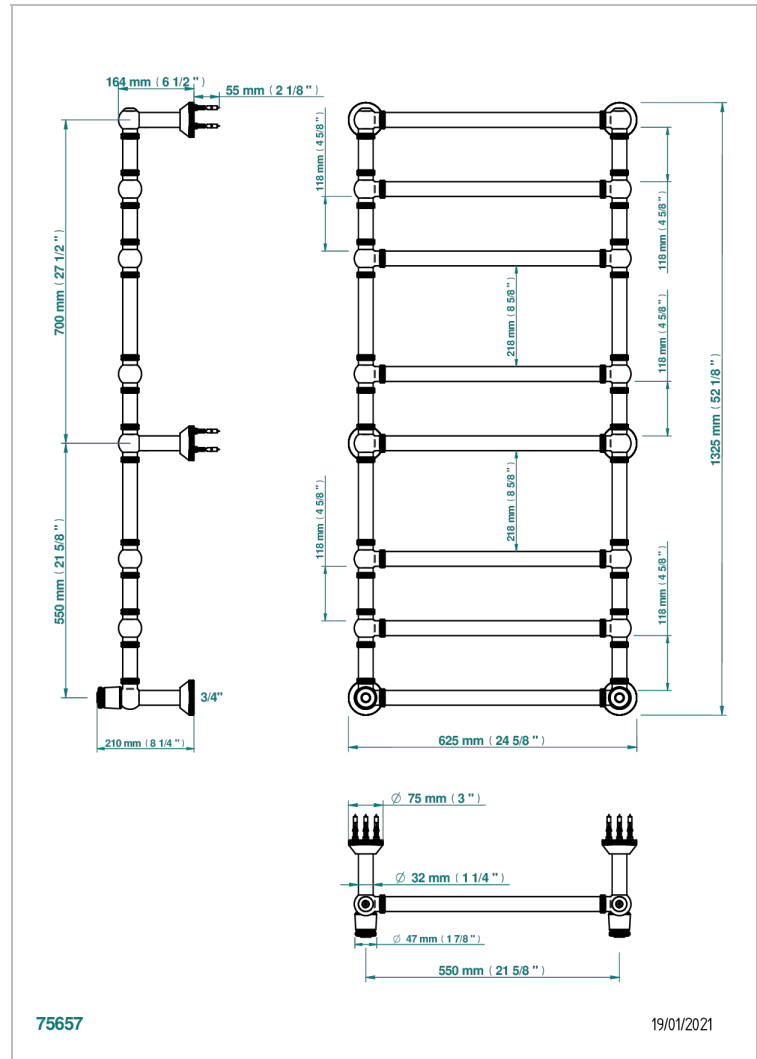

# CORVAIR HOWLITE

U8F-TWK8H2

THG<sup>®</sup>  
PARIS

Traditional towel warmer with knurled ring, 8 rails, 623 mm x 1323 mm, hydronic with 2 stylised handles

## CHARACTERISTIC

- Corvaire Howlite
- Traditional towel warmer with knurled ring, 8 rails, 623 mm x 1323 mm, hydronic with 2 stylised handles

## TECHNICAL SPECS

- Pression : 0,5 bars < P < 3 bars (recommandée)
- Pressure : 7.25 psi < P < 43.5 psi (advised)
- Température eau maximale conseillée : 60°C
- Maximum water temperature advised: 140°F
- Hauteur minimale au sol (maximum height from the ground) : 60 cm (24")
- Puissance / Power : 171W à Delta T 30