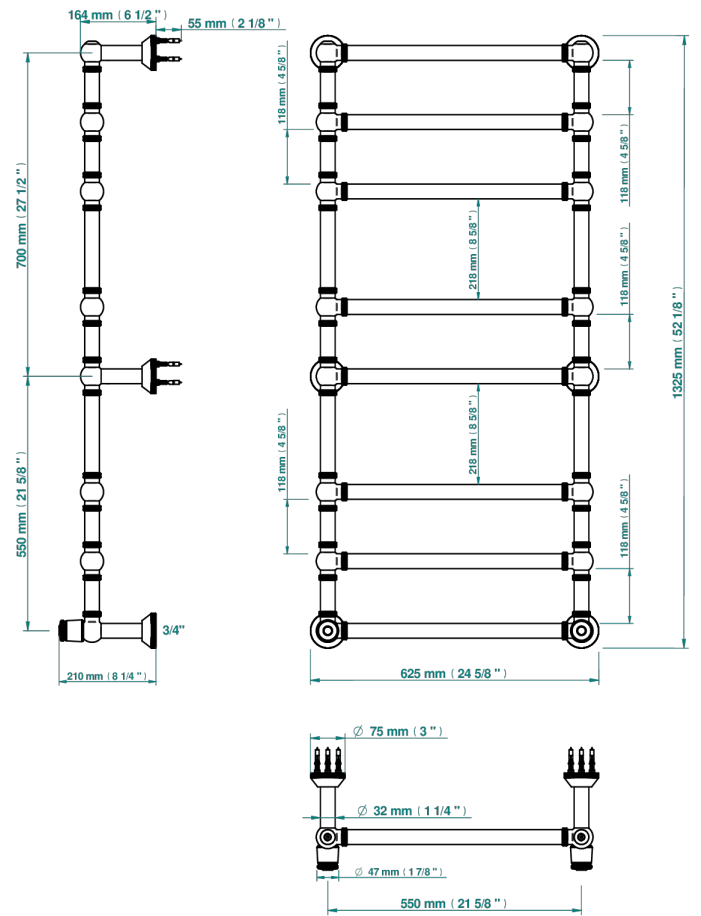

CORVAIR HOWLITE

U8F-TWK8H2

THG[®]
PARIS

Traditional towel warmer with knurled ring, 8 rails, 623 mm x 1323 mm, hydronic with 2 stylised handles

75657

19/01/2021

CARACTERÍSTICAS

- Corvaire Howlite
- Traditional towel warmer with knurled ring, 8 rails, 623 mm x 1323 mm, hydronic with 2 stylised handles

ESPECIFICACIONES TÉCNICAS

- Pression : 0,5 bars < P < 3 bars (recommandée)
- Pressure : 7.25 psi < P < 43.5 psi (advised)
- Température eau maximale conseillée : 60°C
- Maximum water temperature advised: 140°F
- Hauteur minimale au sol (maximum height from the ground) : 60 cm (24")
- Puissance / Power : 171W à Delta T 30