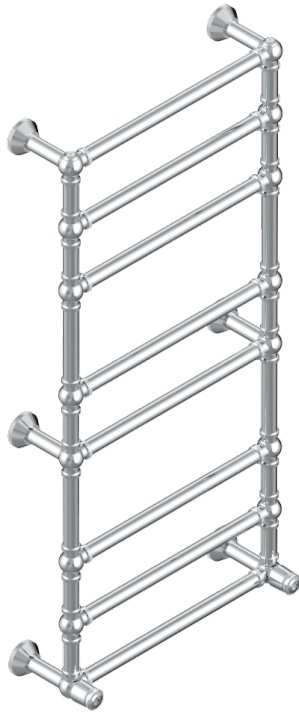

CORVAIR HOWLITE

U8F-TWK8H2

THG[®]
PARIS

Traditional towel warmer with knurled ring, 8 rails, 623 mm x 1323 mm, hydronic with 2 stylised handles

75657

19/01/2021

CARACTERÍSTICAS

- Corvaire Howlite
- Traditional towel warmer with knurled ring, 8 rails, 623 mm x 1323 mm, hydronic with 2 stylised handles

ESPECIFICACIONES TÉCNICAS

- Pression : 0,5 bars < P < 3 bars (recommandée)
- Pressure : 7.25 psi < P < 43.5 psi (advised)
- Température eau maximale conseillée : 60°C
- Maximum water temperature advised: 140°F
- Hauteur minimale au sol (maximum height from the ground) : 60 cm (24")
- Puissance / Power : 171W à Delta T 30

ACABADOS DISPONIBLES

Bronce claro - D01
Cromo - A02
Cromo mate - C02
Dorado - F01
Dorado mate - F07
Dorado pálido - F30

Dorado pálido mate (sin barniz) - F31
Níquel - B01
Níquel mate - C01
Pvd blush - H62
Pvd blush mate - H60
Pvd color latón - H49

Pvd color latón mate - H50
Pvd color níquel - H55
Pvd color níquel mate - H56
Pvd color oro - H52
Pvd color oro mate - H53
Pvd grafito - H64

Pvd grafito mate - H65
Pvd marrón bronce - F33
Pvd marrón bronce mate - F34
Pvd umber - H66
Pvd umber mate - H67