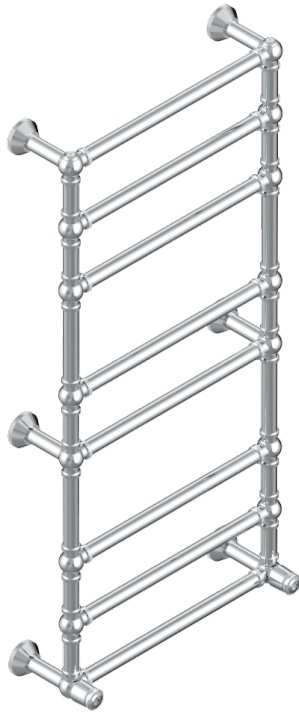

CORVAIR HOWLITE

U8F-TWK8H2

THG
PARIS

Traditional towel warmer with knurled ring, 8 rails, 623 mm x 1323 mm, hydronic with 2 stylised handles

75657

19/01/2021

CHARACTERISTIC

- Corvaire Howlite
- Traditional towel warmer with knurled ring, 8 rails, 623 mm x 1323 mm, hydronic with 2 stylised handles

TECHNICAL SPECS

- Pression : 0,5 bars < P < 3 bars (recommandée)
- Pressure : 7.25 psi < P < 43.5 psi (advised)
- Température eau maximale conseillée : 60°C
- Maximum water temperature advised: 140°F
- Hauteur minimale au sol (maximum height from the ground) : 60 cm (24")
- Puissance / Power : 171W à Delta T 30

AVAILABLE FINITIONS

Blush PVD - H62
Brass color PVD - H49
Brown bronze color PVD - F33
Gold color PVD - H52
Graphite PVD - H64
Lacquered light bronze - D01

Matt Umber PVD - H67
Matt blush PVD - H60
Matt brass color PVD - H50
Matt brown bronze color PVD - F34
Matt chrome - C02
Matt gold - F07

Matt gold color PVD - H53
Matt graphite PVD - H65
Matt nickel (color finish) - C01
Matt nickel color PVD - H56
Nickel color PVD - H55
Polished chrome (color finish) - A02

Polished gold (color finish) - F01
Polished nickel - B01
Soft gold - F30
Soft matt gold - F31
Umber PVD - H66