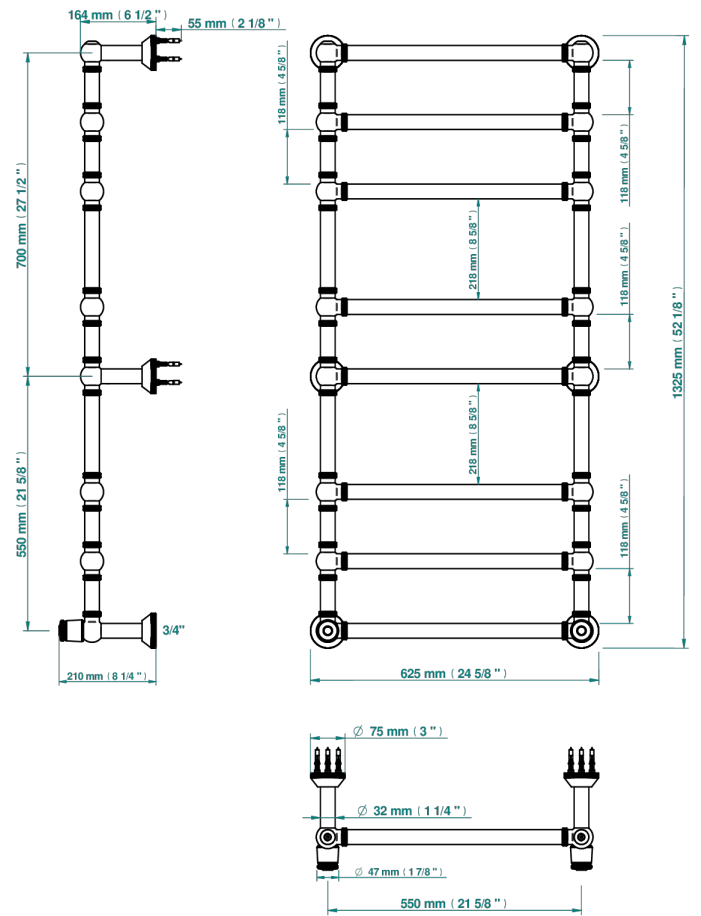

CORVAIR HOWLITE

U8F-TWK8H2

THG
PARIS

Traditional towel warmer with knurled ring, 8 rails, 623 mm x 1323 mm, hydronic with 2 stylised handles

75657

19/01/2021

CHARACTERISTIC

- Corvaire Howlite
- Traditional towel warmer with knurled ring, 8 rails, 623 mm x 1323 mm, hydronic with 2 stylised handles

TECHNICAL SPECS

- Pression : 0,5 bars < P < 3 bars (recommandée)
- Pressure : 7.25 psi < P < 43.5 psi (advised)
- Température eau maximale conseillée : 60°C
- Maximum water temperature advised: 140°F
- Hauteur minimale au sol (maximum height from the ground) : 60 cm (24")
- Puissance / Power : 171W à Delta T 30