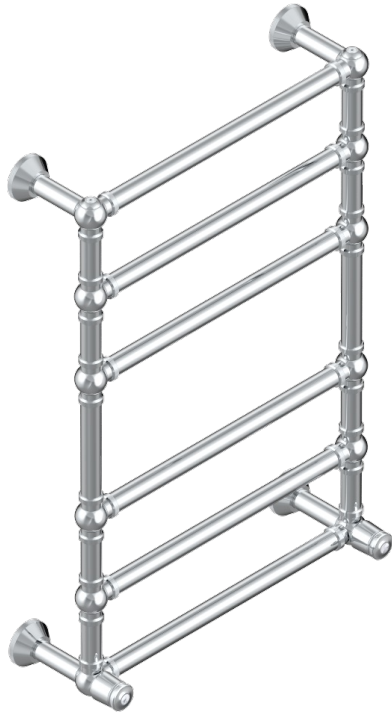

CORVAIR HOWLITE

U8F-TWK6H2

THG[®]
PARIS

Traditional towel warmer with knurled ring, 6 rails, 623 mm x 923 mm, hydronic with 2 stylised handles

75656

19/01/2021

CHARACTERISTIC

- Corvaire Howlite
- Traditional towel warmer with knurled ring, 6 rails, 623 mm x 923 mm, hydronic with 2 stylised handles

TECHNICAL SPECS

- Pression : 0,5 bars < P < 3 bars (recommandée)
- Pressure : 7.25 psi < P < 43.5 psi (advised)
- Température eau maximale conseillée : 60°C
- Maximum water temperature advised: 140°F
- Hauteur minimale au sol (maximum height from the ground) : 60 cm (24")
- Puissance / Power : 128W à Delta T 30

AVAILABLE FINITIONS

Blush PVD - H62
Brass color PVD - H49
Brown bronze color PVD - F33
Gold color PVD - H52
Graphite PVD - H64
Lacquered light bronze - D01

Matt Umber PVD - H67
Matt blush PVD - H60
Matt brass color PVD - H50
Matt brown bronze color PVD - F34
Matt chrome - C02
Matt gold - F07