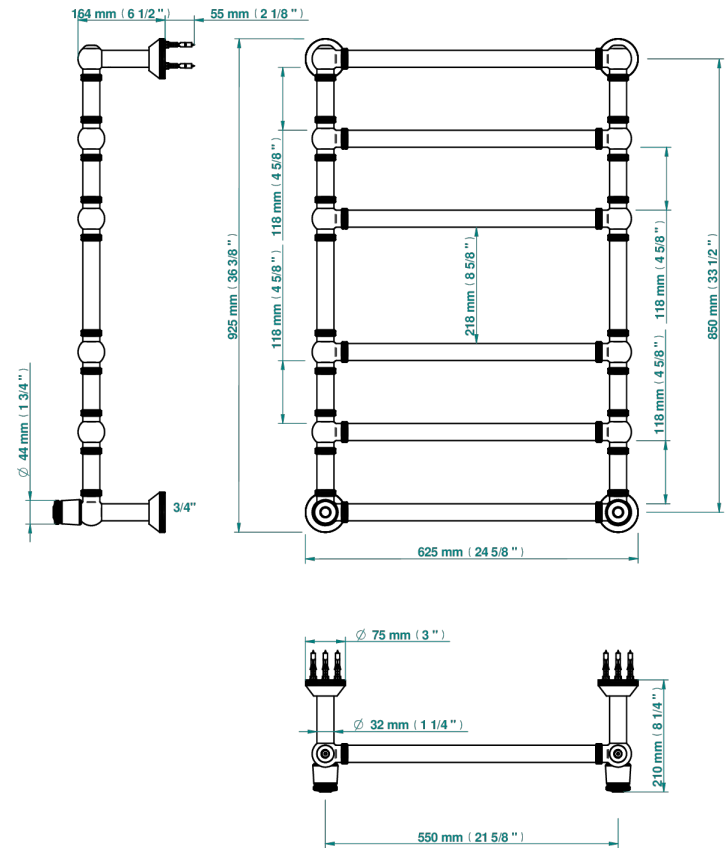

CORVAIR HOWLITE

U8F-TWK6H2

THG[®]
PARIS

Traditional towel warmer with knurled ring, 6 rails, 623 mm x 923 mm, hydronic with 2 stylised handles

75656

19/01/2021

CHARACTERISTIC

- Corvaire Howlite
- Traditional towel warmer with knurled ring, 6 rails, 623 mm x 923 mm, hydronic with 2 stylised handles

TECHNICAL SPECS

- Pression : 0,5 bars < P < 3 bars (recommandée)
- Pressure : 7.25 psi < P < 43.5 psi (advised)
- Température eau maximale conseillée : 60°C
- Maximum water temperature advised: 140°F
- Hauteur minimale au sol (maximum height from the ground) : 60 cm (24")
- Puissance / Power : 128W à Delta T 30