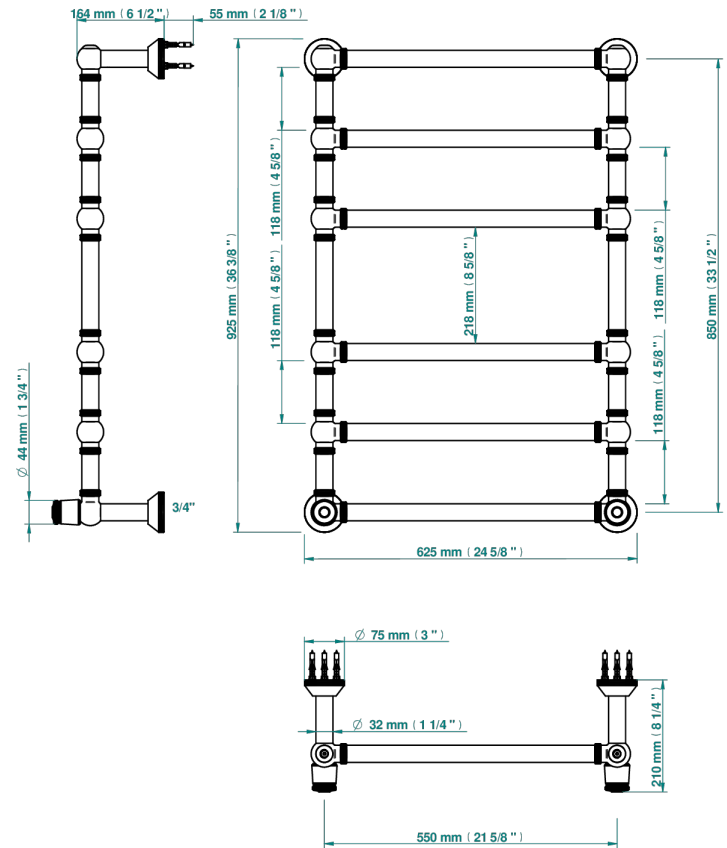

CORVAIR HOWLITE

U8F-TWK6H2

THG[®]
PARIS

Traditional towel warmer with knurled ring, 6 rails, 623 mm x 923 mm, hydronic with 2 stylised handles

75656

19/01/2021

CHARACTERISTIC

- Corvaire Howlite
- Traditional towel warmer with knurled ring, 6 rails, 623 mm x 923 mm, hydronic with 2 stylised handles

TECHNICAL SPECS

- Pression : 0,5 bars < P < 3 bars (recommandée)
- Pressure : 7.25 psi < P < 43.5 psi (advised)
- Température eau maximale conseillée : 60°C
- Maximum water temperature advised: 140°F
- Hauteur minimale au sol (maximum height from the ground) : 60 cm (24")
- Puissance / Power : 128W à Delta T 30