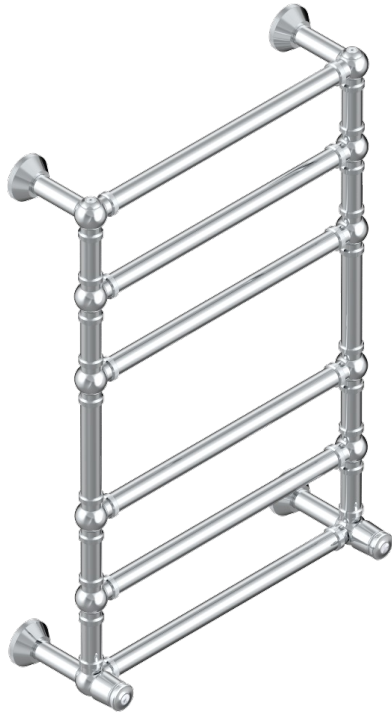

CORVAIR HOWLITE

U8F-TWK6H2

THG[®]
PARIS

Traditional towel warmer with knurled ring, 6 rails, 623 mm x 923 mm, hydronic with 2 stylised handles

75656

19/01/2021

CHARACTERISTIC

- Corvaire Howlite
- Traditional towel warmer with knurled ring, 6 rails, 623 mm x 923 mm, hydronic with 2 stylised handles

TECHNICAL SPECS

- Pression : 0,5 bars < P < 3 bars (recommandée)
- Pressure : 7.25 psi < P < 43.5 psi (advised)
- Température eau maximale conseillée : 60°C
- Maximum water temperature advised: 140°F
- Hauteur minimale au sol (maximum height from the ground) : 60 cm (24")
- Puissance / Power : 128W à Delta T 30

AVAILABLE FINITIONS

Blush PVD - H62
Brass color PVD - H49
Brown bronze color PVD - F33
Gold color PVD - H52
Graphite PVD - H64
Lacquered light bronze - D01

Matt Umber PVD - H67
Matt blush PVD - H60
Matt brass color PVD - H50
Matt brown bronze color PVD - F34
Matt chrome - C02
Matt gold - F07