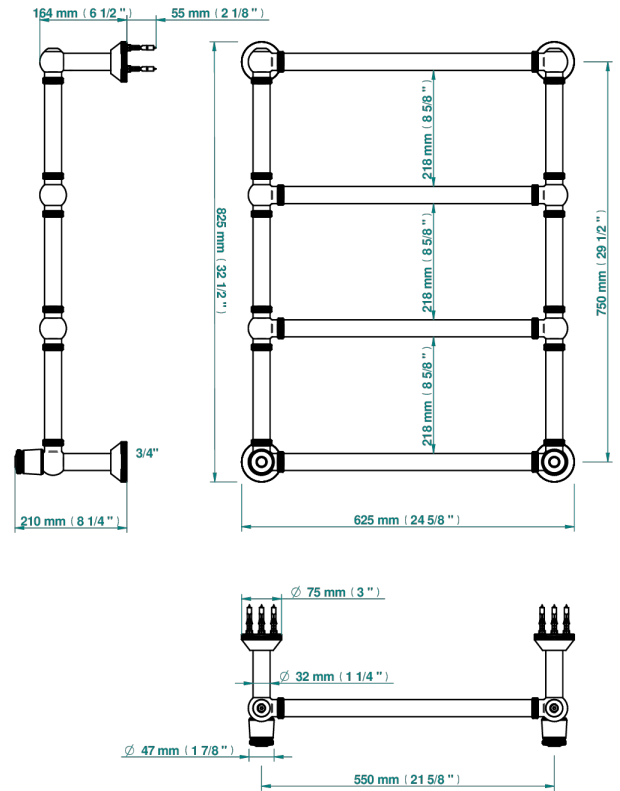

# CORVAIR HOWLITE

U8F-TWK4H2

Traditional towel warmer with knurled ring, 4 rails, 623 mm x 823 mm, hydronic with 2 stylised handles

THG<sup>®</sup>  
PARIS

75655

20/01/2021

## CARACTERÍSTICAS

- Corvaire Howlite
- Traditional towel warmer with knurled ring, 4 rails, 623 mm x 823 mm, hydronic with 2 stylised handles

## ESPECIFICACIONES TÉCNICAS

- Pression : 0,5 bars < P < 3 bars (recommandée)
- Pressure : 7.25 psi < P < 43.5 psi (advised)
- Température eau maximale conseillée : 60°C
- Maximum water temperature advised: 140°F
- Hauteur minimale au sol (maximum height from the ground) : 60 cm (24")
- Puissance / Power : 86W à Delta T 30