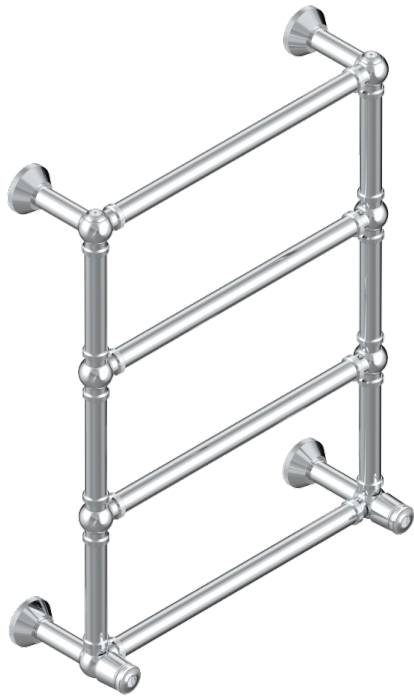

# CORVAIR HOWLITE

U8F-TWK4H2

Traditional towel warmer with knurled ring, 4 rails, 623 mm x 823 mm, hydronic with 2 stylised handles

THG<sup>®</sup>  
PARIS

75655

20/01/2021

## CARACTERÍSTICAS

- Corvaire Howlite
- Traditional towel warmer with knurled ring, 4 rails, 623 mm x 823 mm, hydronic with 2 stylised handles

## ESPECIFICACIONES TÉCNICAS

- Pression : 0,5 bars < P < 3 bars (recommandée)
- Pressure : 7.25 psi < P < 43.5 psi (advised)
- Température eau maximale conseillée : 60°C
- Maximum water temperature advised: 140°F
- Hauteur minimale au sol (maximum height from the ground) : 60 cm (24")
- Puissance / Power : 86W à Delta T 30

## ACABADOS DISPONIBLES

Bronce claro - D01  
Cromo - A02  
Cromo mate - C02  
Dorado - F01  
Dorado mate - F07  
Dorado pálido - F30

Dorado pálido mate (sin barniz) - F31  
Níquel - B01  
Níquel mate - C01  
Pvd blush - H62  
Pvd blush mate - H60  
Pvd color latón - H49